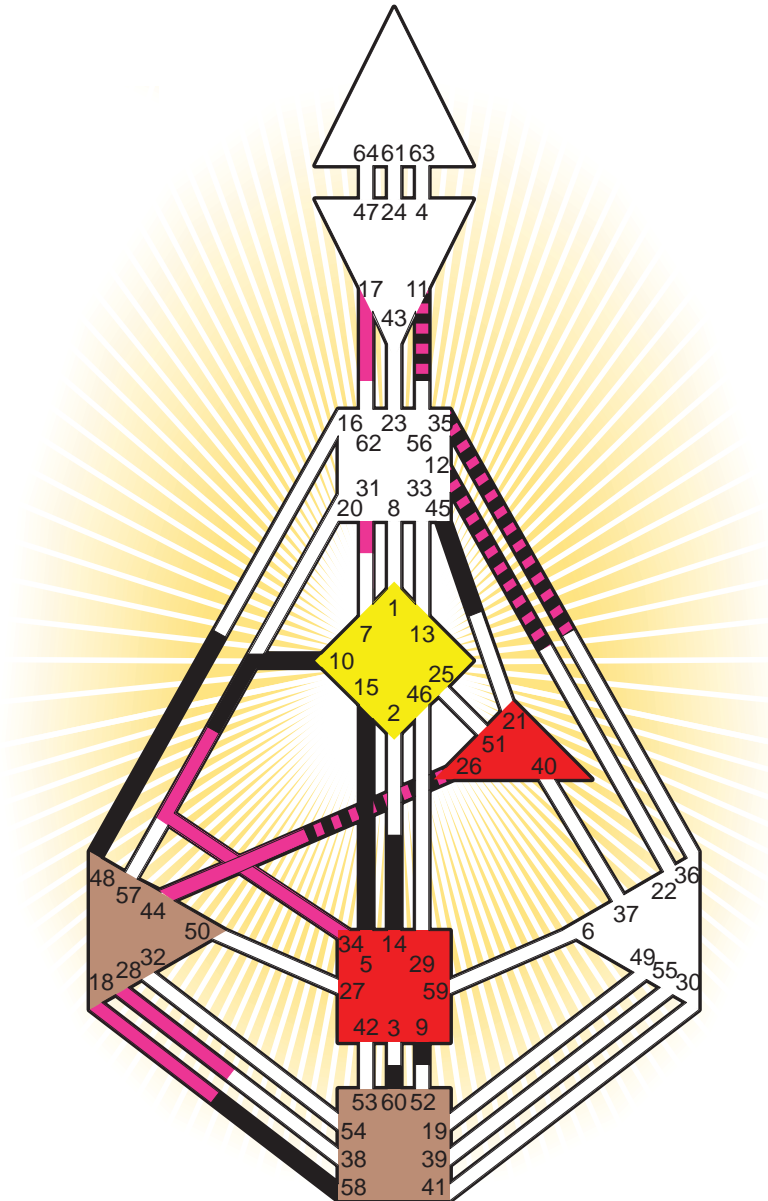

ZEN HUMAN DESIGN

INDIVIDUAL CHART

Humphrey Bogart

Personality

New York, NY
 25. December 1899
 13:30:00 EST
 18:30:00 GMT

Design

29. September 1899
 04:25:05 GMT

Rodden Rating **DD**

Definition Type

- No Definition
- Single Definition
- Split Definition
- Triple Split Definition
- Quadruple Split Definition

Mode

- To Wait
- To Do

Defined Centers

- Throat
- Head
- Ji
- Heart
- Sacral
- Root

Awareness

- Mental (Ajna)
- Intuitive (Spleen)
- Emotional (Solar Plexus)

	☉	⊕	☾	♋	♌	♍	♎	♏	♐	♑	♒	♓	
Personality	<u>10.6</u>	<u>15.6</u>	<u>48.2</u>	<u>26.4</u>	<u>45.4</u>	<u>5.1</u>	<u>60.3</u>	<u>58.6</u>	<u>14.6</u>	<u>11.5</u>	<u>9.5</u>	<u>12.3</u>	<u>35.5</u>
Design	<u>18.3</u>	<u>17.3</u>	<u>31.3</u>	<u>11.2</u>	<u>12.2</u>	<u>18.1</u>	<u>18.6</u>	<u>28.4</u>	<u>44.4</u>	<u>26.2</u>	<u>34.6</u>	<u>12.5</u>	<u>35.6</u>