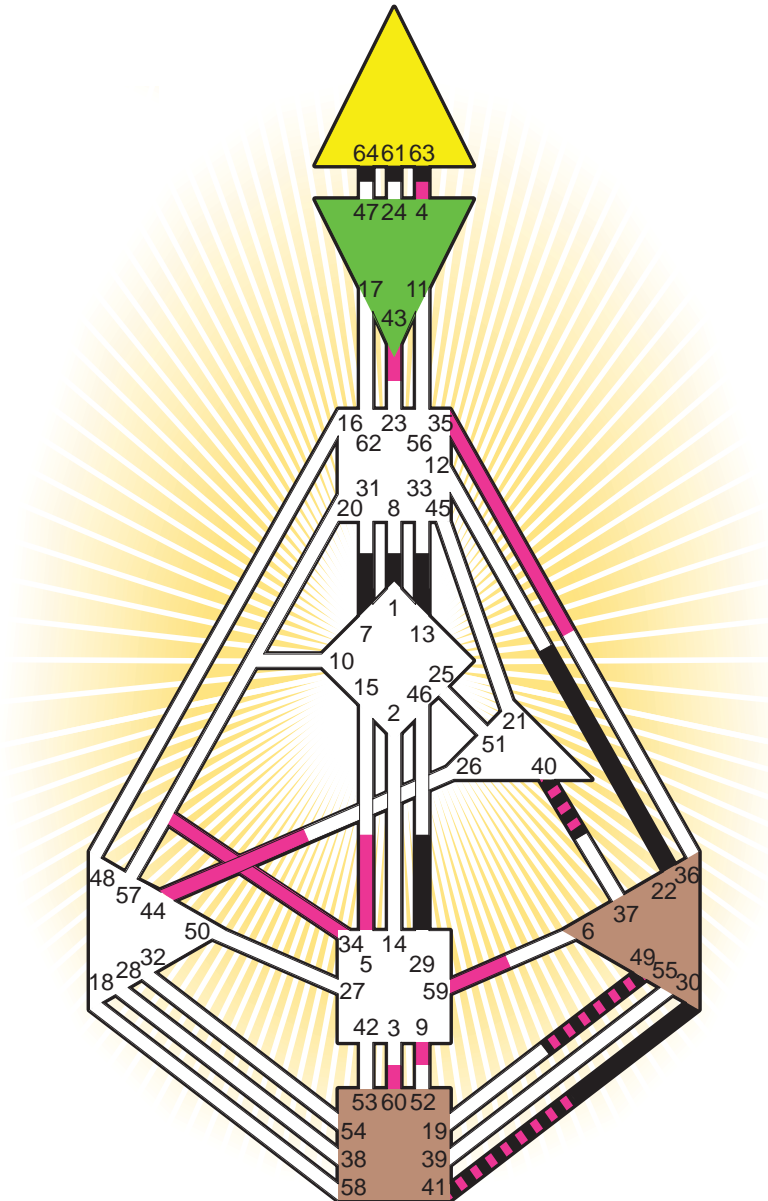

ZEN HUMAN DESIGN

INDIVIDUAL CHART

Jon Bon Jovi

Personality

Perth Amboy, NJ
 2. March 1962
 20:45:00 EST
 01:45:00 GMT

Design

6. December 1961
 08:53:32 GMT

Rodden Rating **AA**

Definition Type

- No Definition
- Single Definition
- Split Definition
- Triple Split Definition
- Quadruple Split Definition

Mode

- To Wait
- To Do

Defined Centers

- Throat Head
- Ji Heart
- Sacral Root

Awareness

- Mental (Ajna)
- Intuitive (Spleen)
- Emotional (Solar Plexus)

	☉	⊕	☾	♈	♉	♊	♋	♌	♍	♎	♏	♐	♑
Personality	63.1	64.1	61.5	7.5	13.5	13.2	22.4	49.5	30.1	41.6	29.4	1.1	40.4
Design	5.3	35.3	43.5	4.2	49.2	9.3	34.2	5.6	41.4	60.1	59.1	44.5	40.5