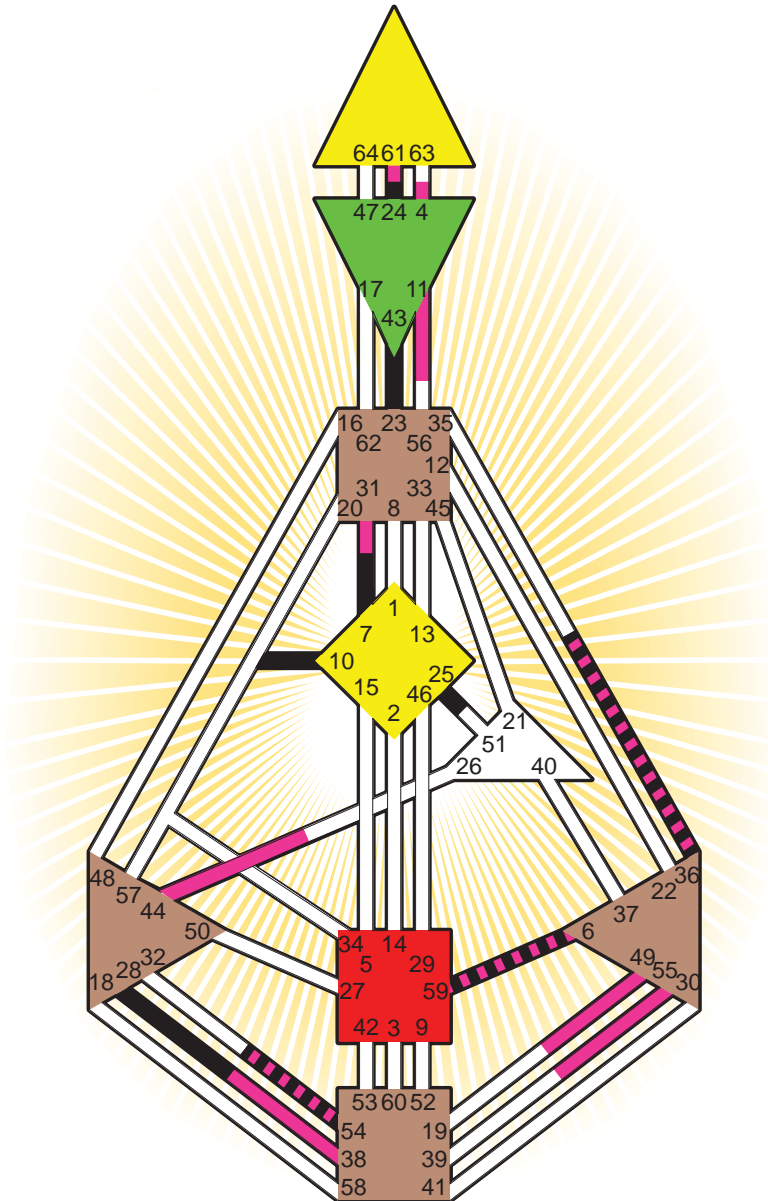

ZEN HUMAN DESIGN

INDIVIDUAL CHART

Bono

Personality

Dublin, IRL
 10. May 1960
 02:00:00 WET/S
 01:00:00 GMT

Design

11. February 1960
 02:29:19 GMT

Rodden Rating **A**

Definition Type

- No Definition
- Single Definition
- Split Definition
- Triple Split Definition
- Quadruple Split Definition

Mode

- To Wait
- To Do

Defined Centers

- Throat
- Head
- Ji
- Heart
- Sacral
- Root

Awareness

- Mental (Ajna)
- Intuitive (Spleen)
- Emotional (Solar Plexus)

	☉	⊕	☾	♋	♌	♍	♎	♏	♐	♑	♒	♓	
Personality	<u>23.1</u>	<u>43.1</u>	<u>28.2</u>	<u>6.1</u>	<u>36.1</u>	<u>24.4</u>	<u>24.1</u>	<u>25.1</u>	<u>10.6</u>	<u>54.4</u>	<u>7.5</u>	<u>28.6</u>	<u>59.4</u>
Design	<u>49.3</u>	<u>4.3</u>	<u>31.1</u>	<u>6.3</u>	<u>36.3</u>	<u>55.4</u>	<u>54.4</u>	<u>61.1</u>	<u>11.5</u>	<u>38.5</u>	<u>4.1</u>	<u>44.2</u>	<u>59.6</u>