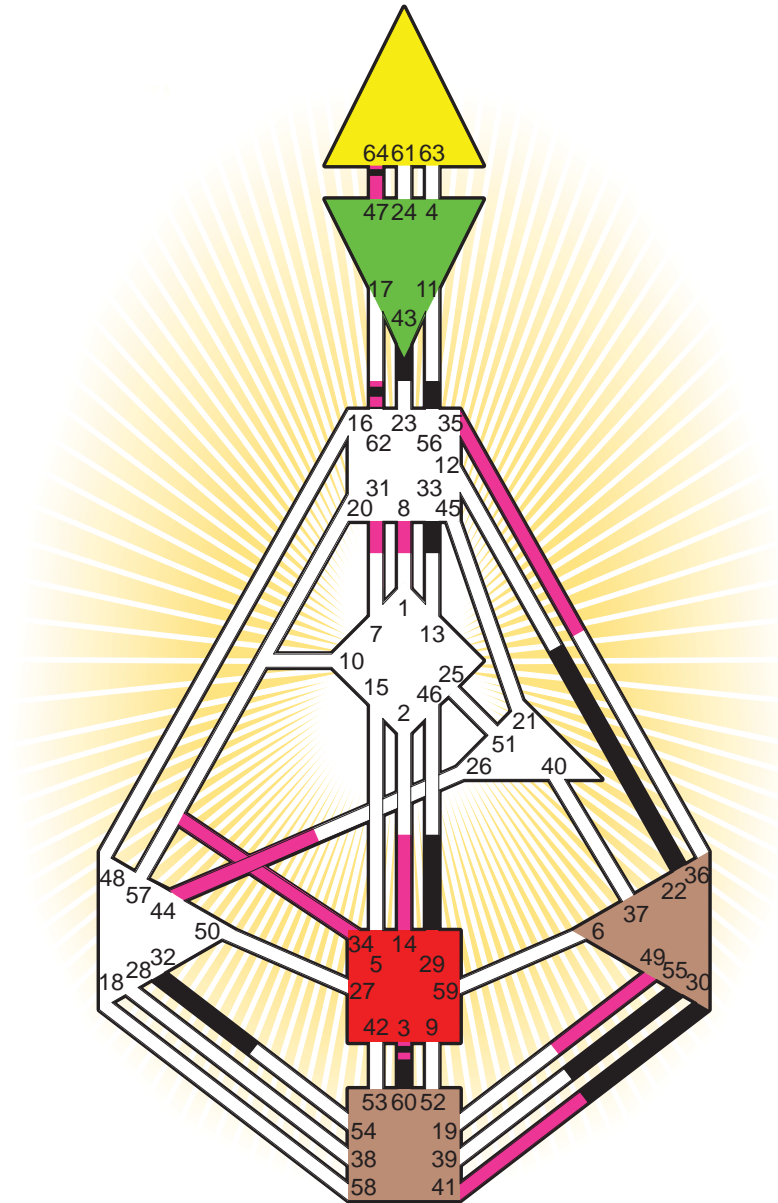

ZEN HUMAN DESIGN

INDIVIDUAL CHART

Sonny Bono

Personality

Detroit, MI
 16. February 1935
 21:21:00 EST
 02:21:00 GMT

Design

22. November 1934
 11:51:07 GMT

Rodden Rating **AA**

Definition Type

- No Definition
- Single Definition
- Split Definition
- Triple Split Definition
- Quadruple Split Definition

Mode

- To Wait
- To Do

Defined Centers

- Throat
- Ji
- Sacral
- Head
- Heart
- Root

Awareness

- Mental (Ajna)
- Intuitive (Spleen)
- Emotional (Solar Plexus)

	☉	⊕	☾	♋	♌	♍	♎	♏	♐	♑	♒	♓	
Personality	<u>30.4</u>	29.4	33.6	<u>60.6</u>	56.6	<u>30.4</u>	22.3	32.4	43.4	55.1	<u>3.2</u>	<u>64.3</u>	62.4
Design	14.6	8.6	35.4	<u>41.2</u>	31.2	44.3	34.1	<u>47.4</u>	44.2	49.4	<u>3.3</u>	<u>64.4</u>	62.6