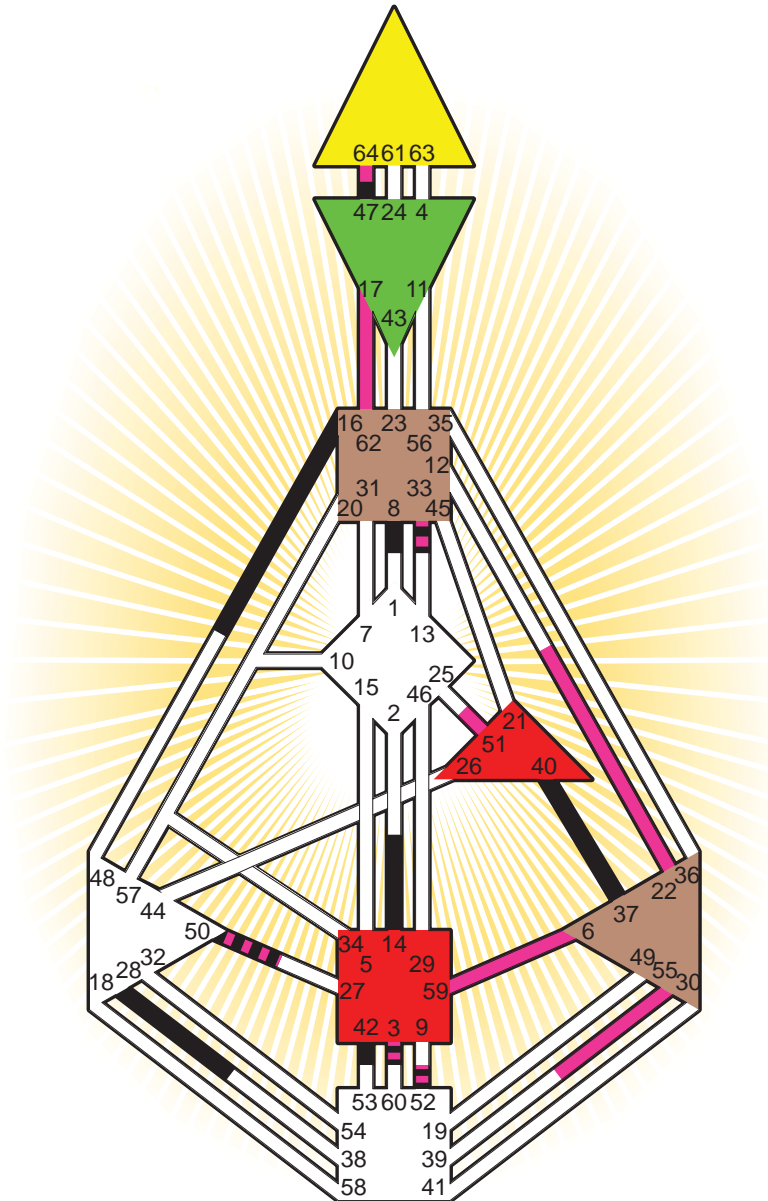

ZEN HUMAN DESIGN

INDIVIDUAL CHART

Wolfgang Borchert

Personality

Hamburg, D
 20. May 1921
 03:00:00 MET
 02:00:00 GMT

Design

19. February 1921
 16:24:00 GMT

Rodden Rating **AA**

Definition Type

- No Definition
- Single Definition
- Split Definition
- Triple Split Definition
- Quadruple Split Definition

Mode

- To Wait
- To Do

Defined Centers

- Throat
- Head
- Ji
- Heart
- Sacral
- Root

Awareness

- Mental (Ajna)
- Intuitive (Spleen)
- Emotional (Solar Plexus)

	☉	⊕	☾	♋	♌	♍	♎	♏	♐	♑	♒	♓	
Personality	8.5	14.5	28.6	50.1	3.1	16.5	42.5	16.5	40.4	47.2	37.4	33.4	52.4
Design	55.1	59.1	62.2	50.3	3.3	22.1	51.2	17.2	64.5	6.1	55.6	33.5	52.4