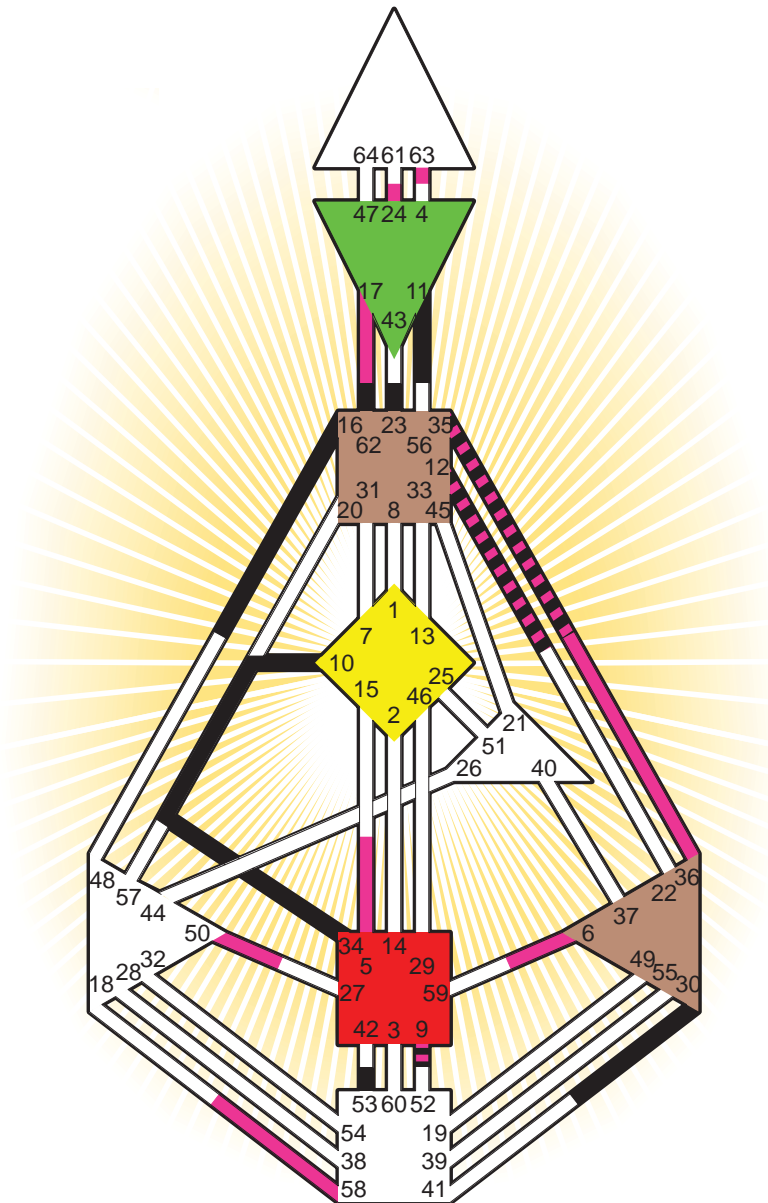

Definition Type

- No Definition
- Single Definition
- Split Definition
- Triple Split Definition
- Quadruple Split Definition

Mode

- To Wait
- To Do

Defined Centers

- Throat
- Head
- Ji
- Heart
- Sacral
- Root

Awareness

- Mental (Ajna)
- Intuitive (Spleen)
- Emotional (Solar Plexus)

	☉	⊕	☾	♋	♌	♍	♎	♏	♐	♑	♒	♓	
Personality	12.4	11.4	30.4	9.6	16.6	53.1	62.4	23.5	34.4	10.5	9.5	12.5	35.6
Design	36.6	6.6	50.4	5.3	35.3	17.5	24.3	63.4	9.6	58.1	5.2	12.2	35.4