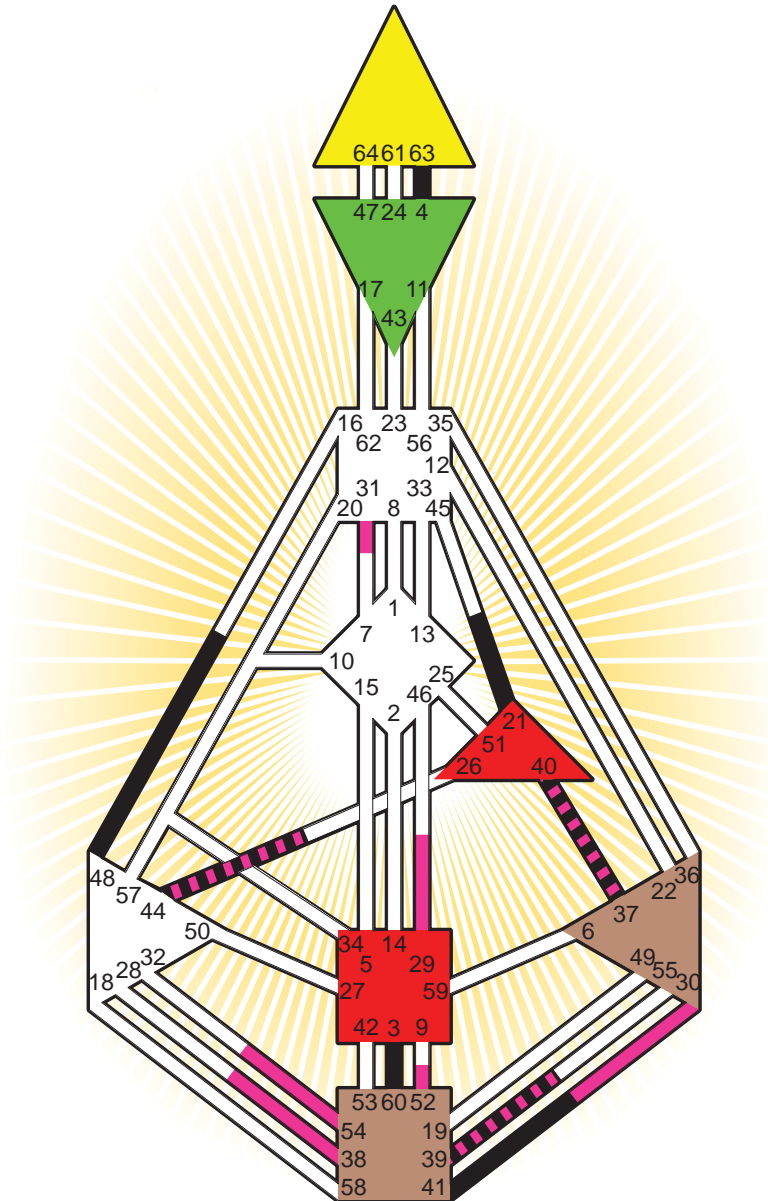

ZEN HUMAN DESIGN

INDIVIDUAL CHART

Susan Boyle

Personality

Blackburn, SCO
 1. April 1961
 09:50:00 WET/S
 08:50:00 GMT

Design

3. January 1961
 23:52:15 GMT

Rodden Rating **AA**

Definition Type

- No Definition
- Single Definition
- Split Definition
- Triple Split Definition
- Quadruple Split Definition

Mode

- To Wait
- To Do

Defined Centers

- Throat
- Ji
- Sacral
- Head
- Heart
- Root

Awareness

- Mental (Ajna)
- Intuitive (Spleen)
- Emotional (Solar Plexus)

	☉	⊕	☾	♈	♉	♊	♋	♌	♍	♎	♏	♐	♑
Personality	21.3	48.3	48.4	<u>40.1</u>	<u>37.1</u>	<u>63.6</u>	<u>3.1</u>	<u>39.5</u>	<u>41.1</u>	<u>60.3</u>	<u>4.4</u>	<u>44.4</u>	<u>40.1</u>
Design	38.5	39.5	31.4	<u>40.2</u>	<u>37.2</u>	<u>38.3</u>	<u>30.5</u>	<u>52.4</u>	<u>38.6</u>	<u>54.6</u>	<u>29.1</u>	<u>44.4</u>	<u>40.3</u>