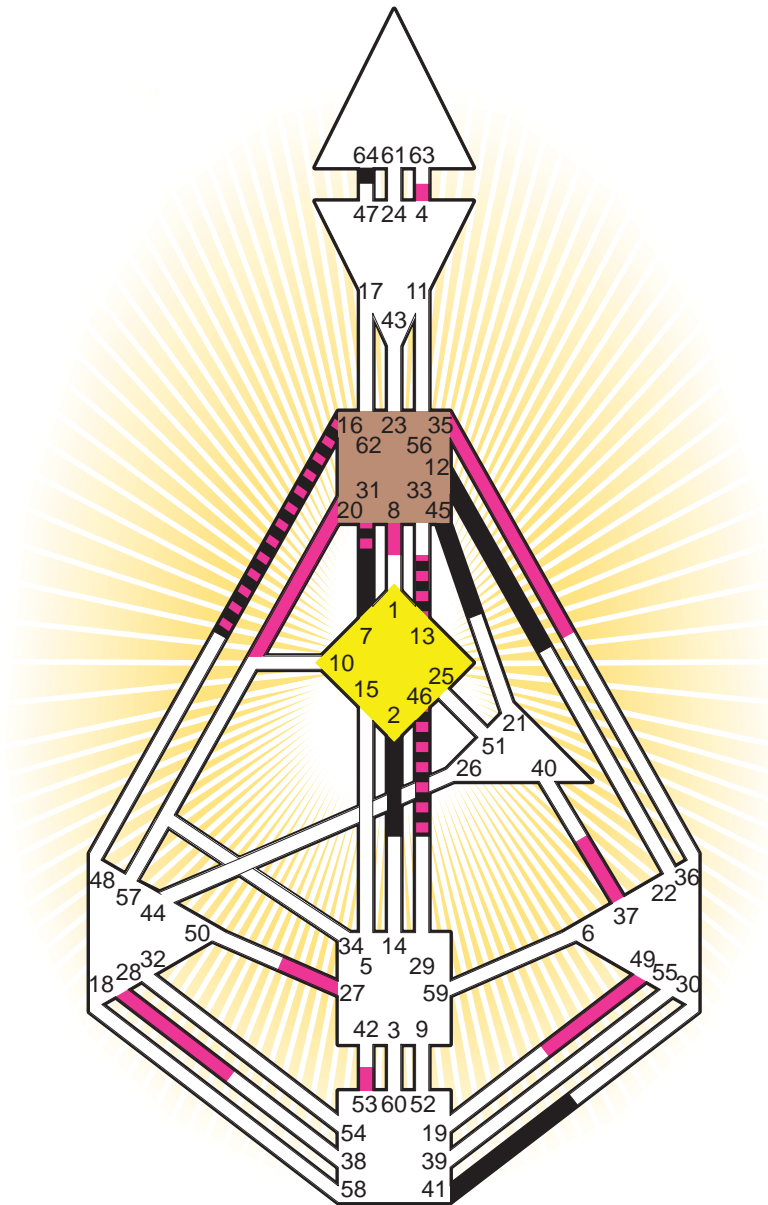

#### Definition Type

- No Definition
- Single Definition
- Split Definition
- Triple Split Definition
- Quadruple Split Definition

#### Mode

- To Wait
- To Do

#### Defined Centers

- Throat
- Head
- Ji
- Heart
- Sacral
- Root

#### Awareness

- Mental (Ajna)
- Intuitive (Spleen)
- Emotional (Solar Plexus)

	☉	⊕	☾	♋	♌	♍	♎	♏	♐	♑	♒	♓	
<b>Personality</b>	<u>31.3</u>	41.3	12.5	<u>7.3</u>	13.3	<u>7.4</u>	64.4	2.1	<u>31.5</u>	45.6	16.3	46.2	<u>31.6</u>
<b>Design</b>	27.6	28.6	13.1	4.4	49.4	8.3	35.4	37.3	53.4	16.6	20.4	46.2	<u>31.4</u>