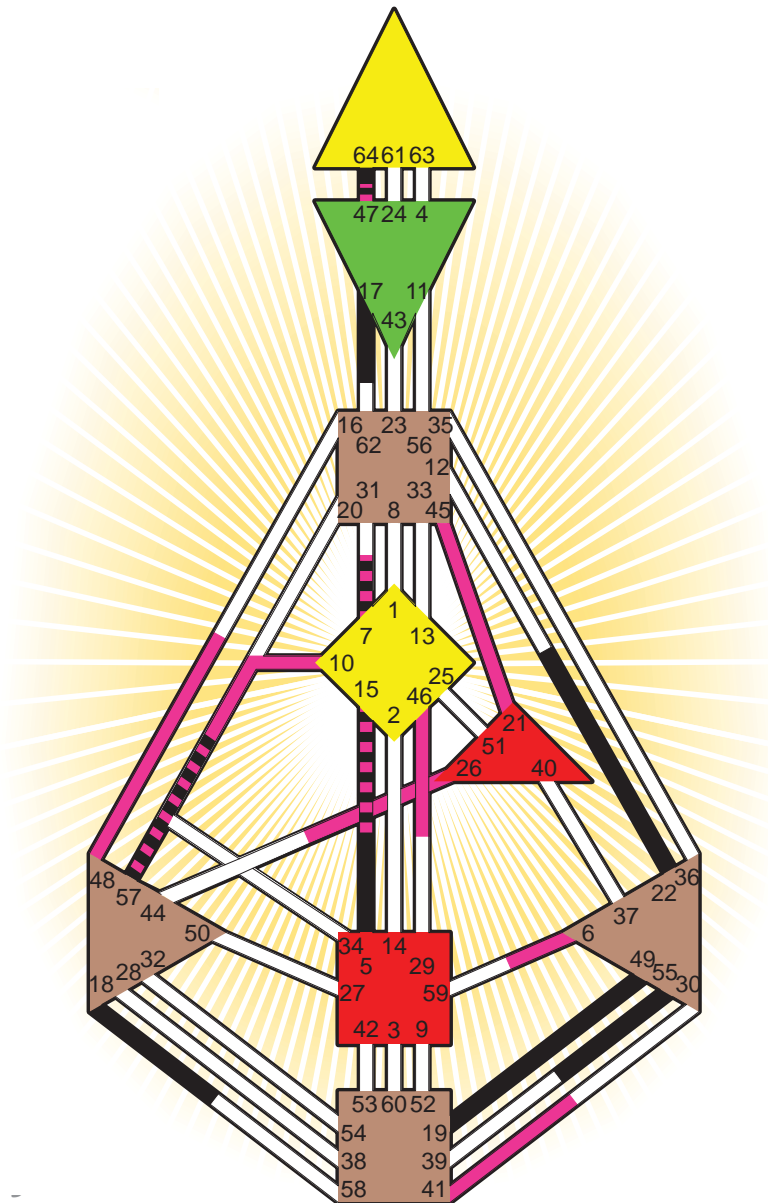

ZEN HUMAN DESIGN

INDIVIDUAL CHART

Bernadette Brady

Personality

Adelaide, AUS
10. March 1950
23:15:00 ACST
13:45:00 GMT

Design

13. December 1949
18:13:04 GMT

Rodden Rating **AA**

Definition Type

- ☐ No Definition
- ☐ Single Definition
- ☐ Split Definition
- ☐ Triple Split Definition
- ☒ Quadruple Split Definition

Mode

- ☐ To Wait
- ☒ To Do

Defined Centers

- Throat
- Head
- Ji
- Sacral
- Heart
- Root

Awareness

- Mental (Ajna)
- Intuitive (Spleen)
- Emotional (Solar Plexus)

	☉	⊕	☾	♈	♉	♊	♋	♌	♍	♎	♏	♐	♑
Personality	22.3	47.3	5.2	17.4	18.4	55.5	19.2	18.3	49.4	64.5	15.3	57.2	7.4
Design	26.5	45.5	46.3	21.5	48.5	10.6	41.5	6.3	41.1	47.3	15.6	57.2	7.6