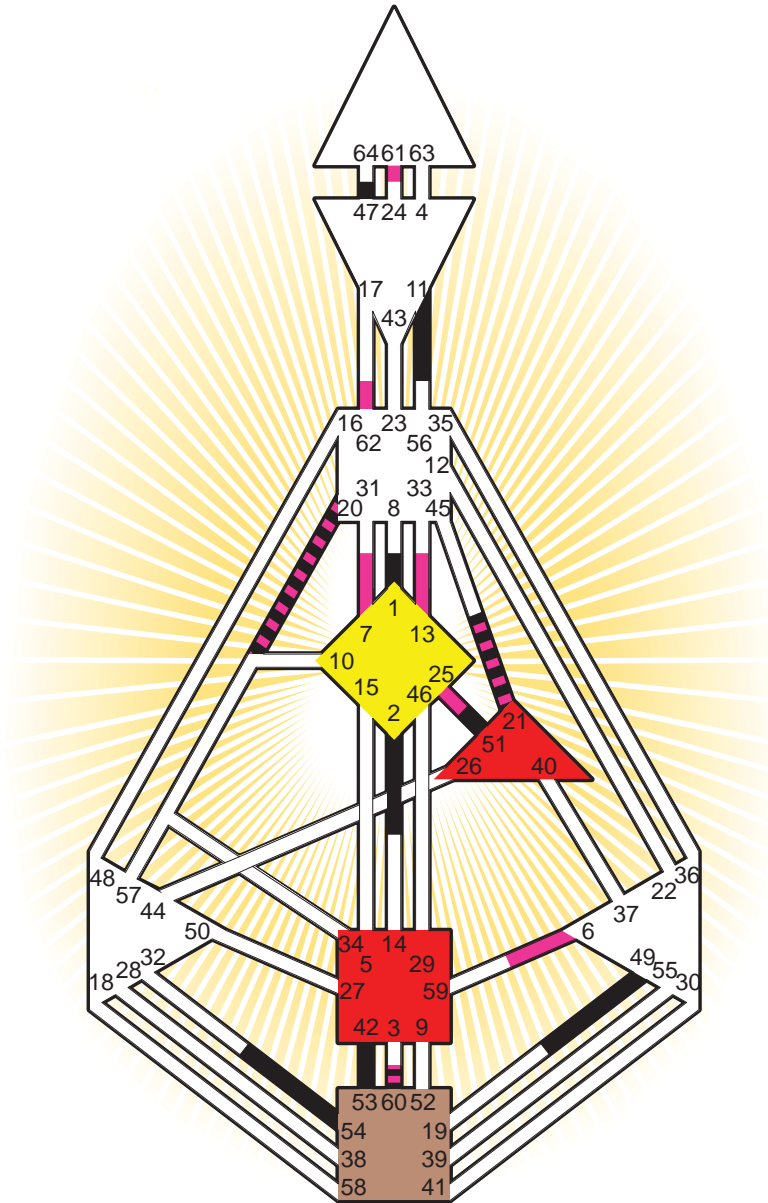

ZEN HUMAN DESIGN

INDIVIDUAL CHART

Johannes Brahms

Personality

Hamburg, D
 7. May 1833
 03:30:00 LMT
 02:50:04 GMT

Design

7. February 1833
 05:31:43 GMT

Rodden Rating **AA**

Definition Type

- No Definition
- Single Definition
- Split Definition
- Triple Split Definition
- Quadruple Split Definition

Mode

- To Wait
- To Do

Defined Centers

- Throat
- Head
- Ji
- Heart
- Sacral
- Root

Awareness

- Mental (Ajna)
- Intuitive (Spleen)
- Emotional (Solar Plexus)

	☉	⊕	☾	♈	♉	♊	♋	♌	♍	♎	♏	♐	♑
Personality	2.4	1.4	11.2	<u>53.2</u>	54.2	<u>42.2</u>	20.2	<u>53.2</u>	<u>51.6</u>	47.5	49.4	60.4	21.3
Design	13.6	7.6	6.1	62.4	61.4	60.6	<u>25.5</u>	20.1	<u>25.2</u>	6.5	13.6	60.2	21.1