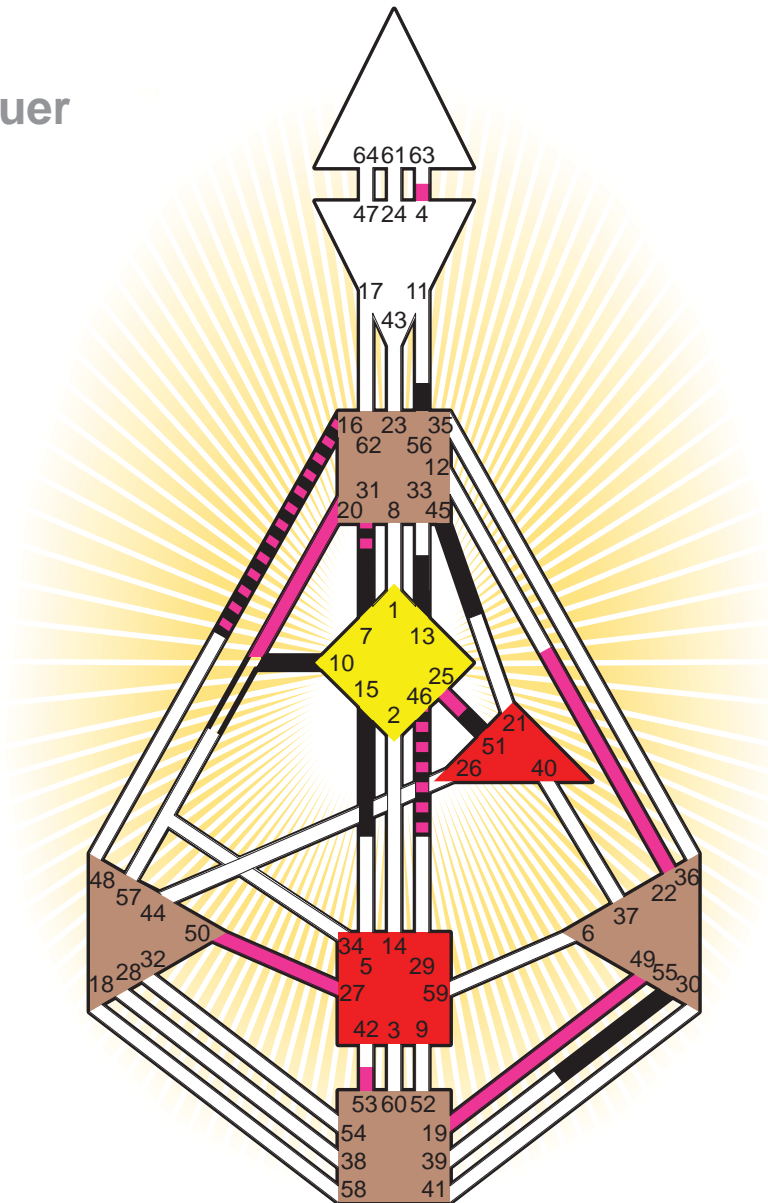

Definition Type

- No Definition
- Single Definition
- Split Definition
- Triple Split Definition
- Quadruple Split Definition

Mode

- To Wait
- To Do

Defined Centers

- Throat
- Head
- Ji
- Heart
- Sacral
- Root

Awareness

- Mental (Ajna)
- Intuitive (Spleen)
- Emotional (Solar Plexus)

| | ☉ | ⊕ | ☾ | ♈ | ♉ | ♊ | ♋ | ♌ | ♍ | ♎ | ♏ | ♐ | ♑ |
|-------------|------|------|------|-----|------|------|------|------|------|------|------|------|------|
| Personality | 15.3 | 10.3 | 55.4 | 7.4 | 13.4 | 16.3 | 7.3 | 51.5 | 56.3 | 45.2 | 16.1 | 46.2 | 31.5 |
| Design | 25.5 | 46.5 | 50.2 | 4.6 | 49.6 | 22.5 | 27.1 | 19.5 | 53.1 | 16.2 | 20.2 | 46.3 | 31.4 |