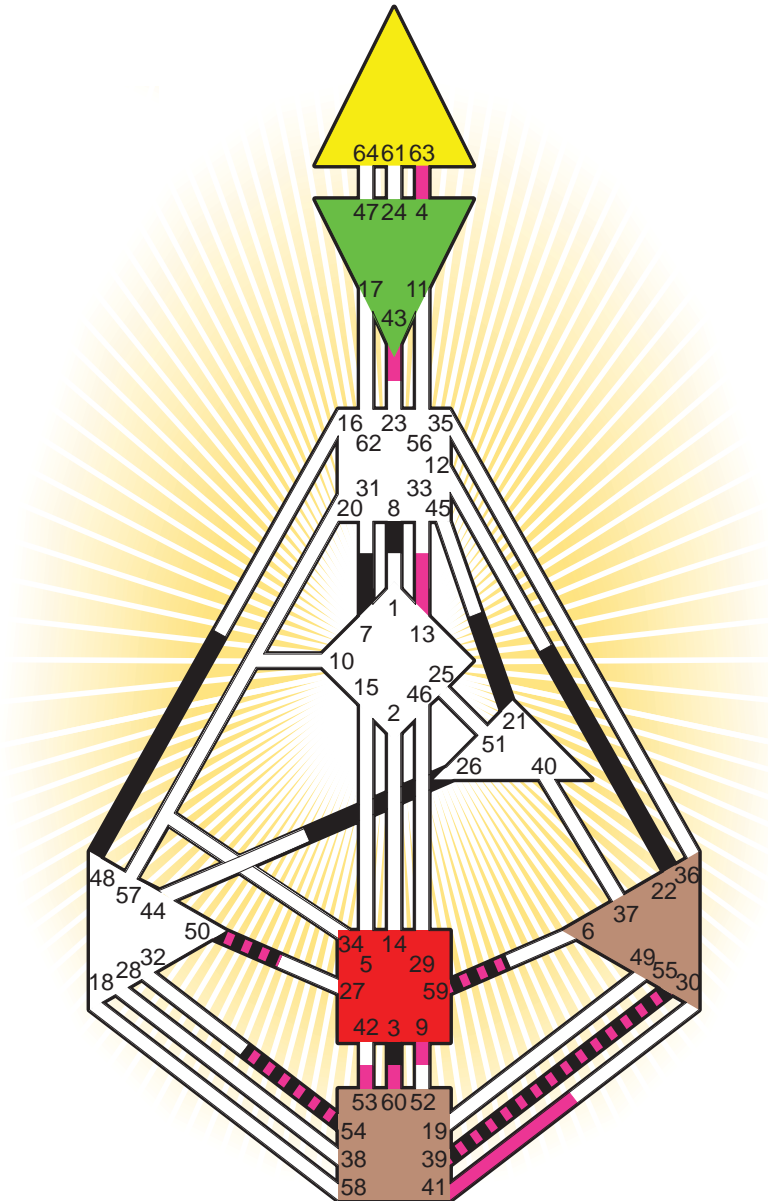

ZEN HUMAN DESIGN

INDIVIDUAL CHART

Marlon Brando

Personality

Omaha, NE
3. April 1924
23:00:00 CST
05:00:00 GMT

Design

7. January 1924
17:19:01 GMT

Rodden Rating **AA**

Definition Type

- ☐ No Definition
- ☐ Single Definition
- ☒ Split Definition
- ☐ Triple Split Definition
- ☐ Quadruple Split Definition

Mode

- ☒ To Wait
- ☐ To Do

Defined Centers

- ☐ Throat
- ☒ Ji
- ☒ Sacral
- ☐ Head
- ☐ Heart
- ☐ Root

Awareness

- ☒ Mental (Ajna)
- ☐ Intuitive (Spleen)
- ☐ Emotional (Solar Plexus)

	☉	⊕	☾	♋	♌	♍	♎	♏	♐	♑	♒	♓	
Personality	21.5	48.5	21.4	59.2	55.2	3.1	8.5	54.3	26.4	50.5	22.3	7.5	39.1
Design	54.2	53.2	41.1	59.4	55.4	60.2	13.3	43.4	9.4	50.6	63.4	4.2	39.2