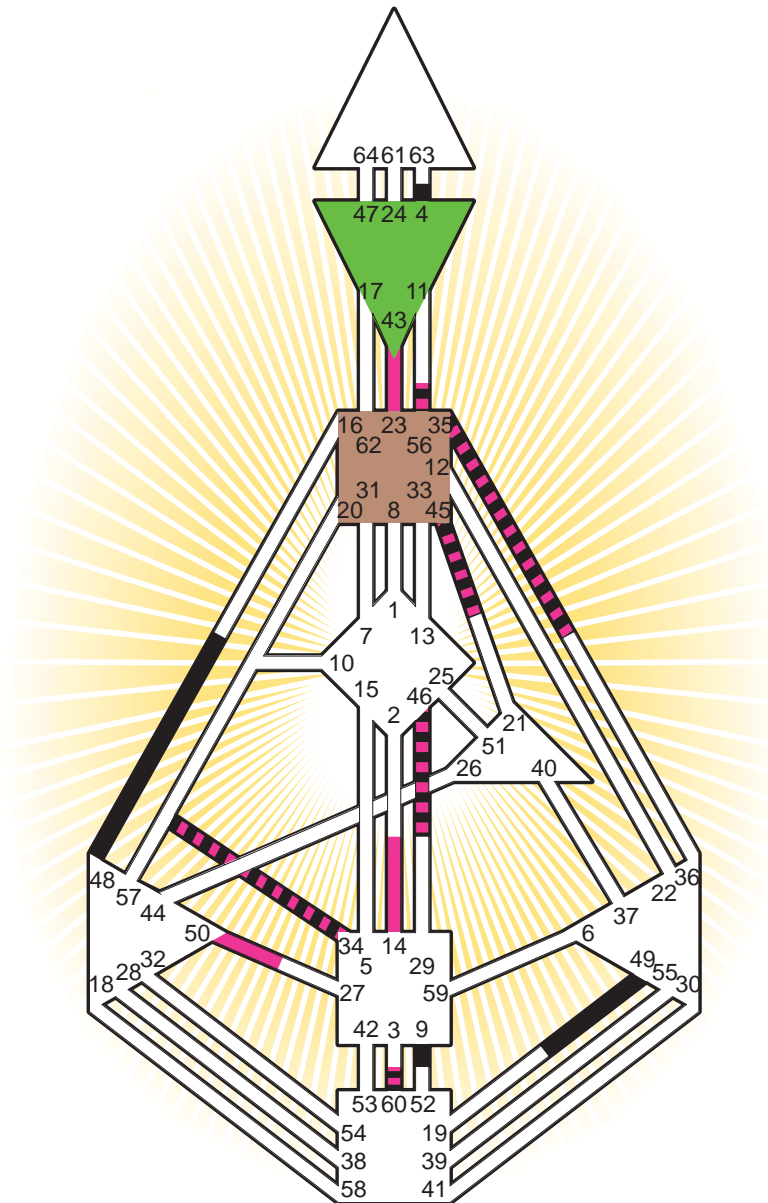

ZEN HUMAN DESIGN

INDIVIDUAL CHART

Bertold Brecht

Personality

Augsburg, D
 10. February 1898
 04:30:00 MET
 03:30:00 GMT

Design

15. November 1897
 12:52:57 GMT

Rodden Rating **AA**

Definition Type

- No Definition
- Single Definition
- Split Definition
- Triple Split Definition
- Quadruple Split Definition

Mode

- To Wait
- To Do

Defined Centers

- Throat
- Head
- Ji
- Heart
- Sacral
- Root

Awareness

- Mental (Ajna)
- Intuitive (Spleen)
- Emotional (Solar Plexus)

	☉	⊕	☾	♈	♉	♊	♋	♌	♍	♎	♏	♐	♑
Personality	49.3	4.3	46.5	60.1	56.1	60.3	49.2	60.4	48.1	9.6	34.4	45.4	35.2
Design	<u>43.5</u>	<u>23.5</u>	56.5	60.3	56.3	14.4	50.6	14.1	46.6	34.3	14.5	45.6	35.3