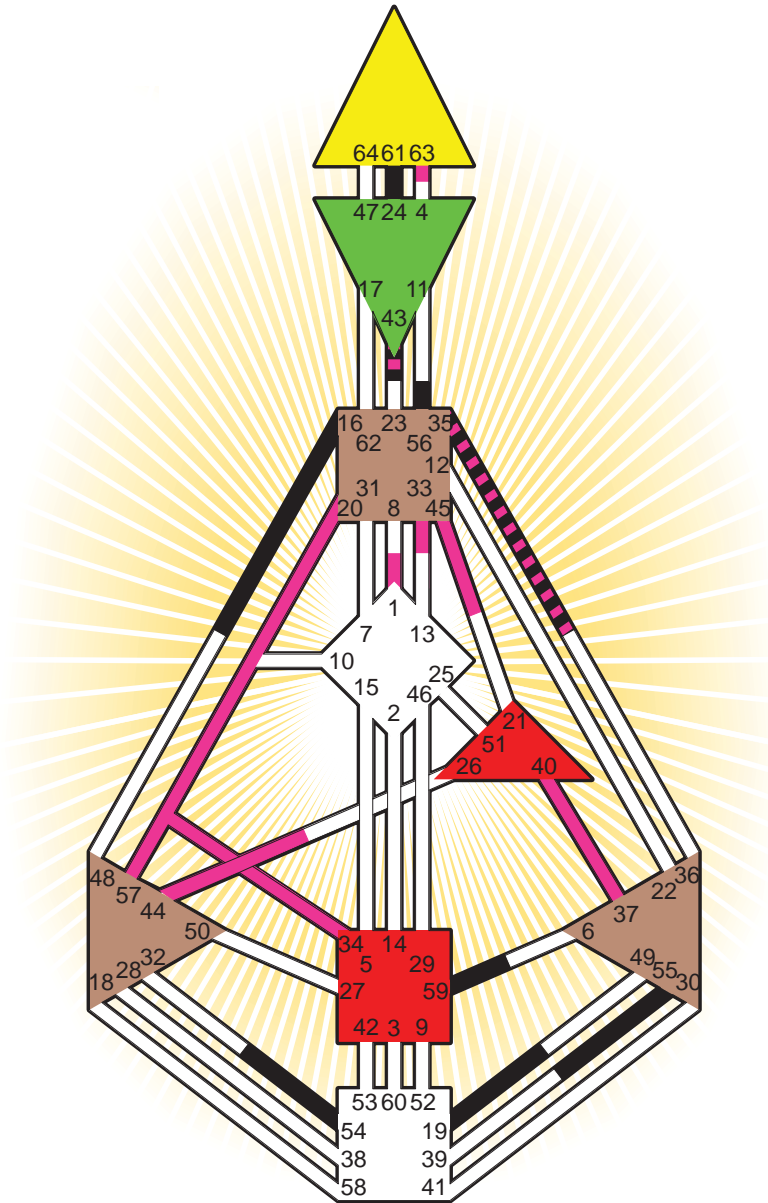

ZEN HUMAN DESIGN

INDIVIDUAL CHART

André Breton

Personality

Tinchebray, F
19. February 1896
22:00:00 LMT
22:02:56 GMT

Design

25. November 1895
07:22:41 GMT

Rodden Rating **AA**

Definition Type

- ☐ No Definition
- ☐ Single Definition
- ☐ Split Definition
- ☒ Triple Split Definition
- ☐ Quadruple Split Definition

Mode

- ☐ To Wait
- ☒ To Do

Defined Centers

- ☒ Throat
- ☒ Head
- ☐ Ji
- ☒ Heart
- ☒ Sacral
- ☐ Root

Awareness

- ☒ Mental (Ajna)
- ☐ Intuitive (Spleen)
- ☐ Emotional (Solar Plexus)

	☉	⊕	☾	♋	♌	♍	♎	♏	♐	♑	♒	♓	
Personality	55.1	59.1	<u>24.2</u>	55.4	59.4	19.4	<u>61.6</u>	54.6	56.5	43.1	43.6	35.5	16.6
Design	<u>34.3</u>	<u>20.3</u>	<u>63.3</u>	<u>37.4</u>	<u>40.4</u>	43.1	<u>57.2</u>	1.6	33.2	44.6	43.3	45.1	35.1