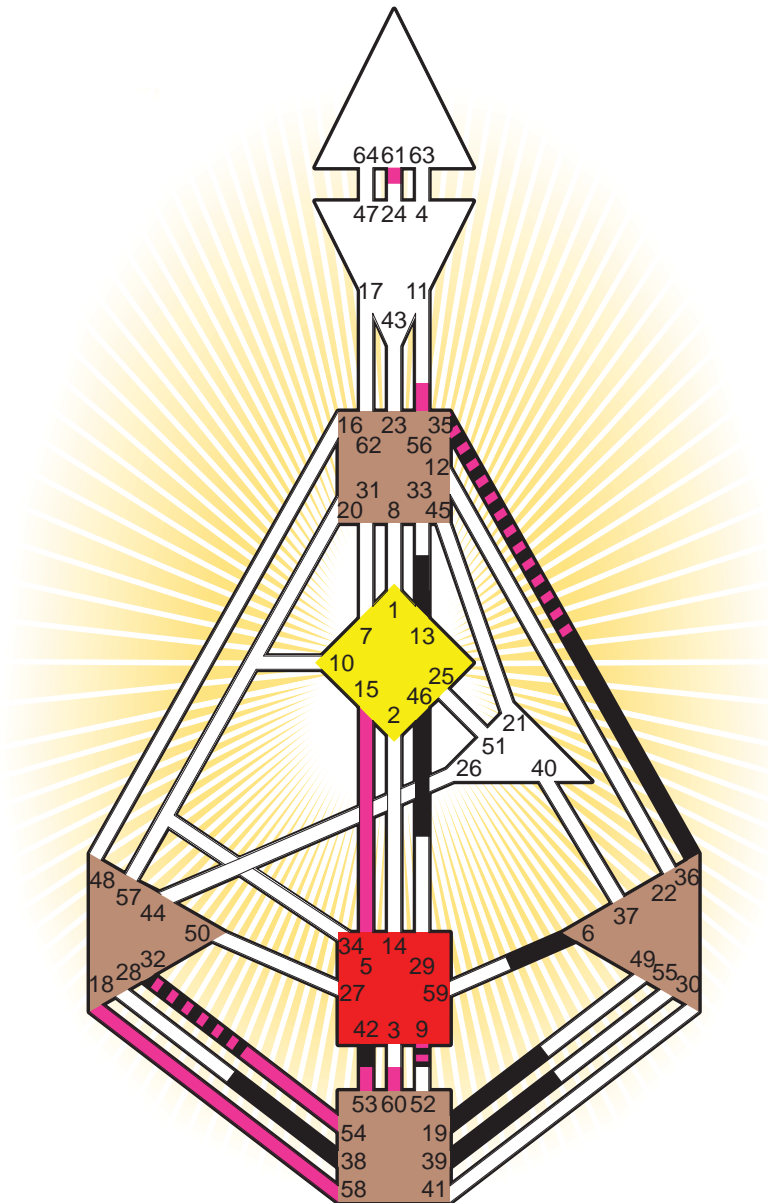

ZEN HUMAN DESIGN

INDIVIDUAL CHART

Adrien Brody

Personality

Woodhaven, NY
 14. April 1973
 15:30:00 EST
 20:30:00 GMT

Design

17. January 1973
 00:05:59 GMT

Rodden Rating **A**

Definition Type

- No Definition
- Single Definition
- Split Definition
- Triple Split Definition
- Quadruple Split Definition

Mode

- To Wait
- To Do

Defined Centers

- Throat
- Head
- Ji
- Heart
- Sacral
- Root

Awareness

- Mental (Ajna)
- Intuitive (Spleen)
- Emotional (Solar Plexus)

	☉	⊕	☾	♈	♉	♊	♋	♌	♍	♎	♏	♐	♑
Personality	<u>42.5</u>	<u>32.5</u>	6.1	38.2	39.2	<u>36.6</u>	<u>42.6</u>	13.1	19.2	<u>35.6</u>	<u>32.1</u>	9.2	<u>46.5</u>
Design	<u>60.1</u>	<u>56.1</u>	<u>15.3</u>	<u>54.2</u>	<u>53.2</u>	<u>54.5</u>	<u>58.3</u>	<u>5.1</u>	<u>61.1</u>	<u>35.4</u>	<u>32.3</u>	9.2	<u>18.1</u>