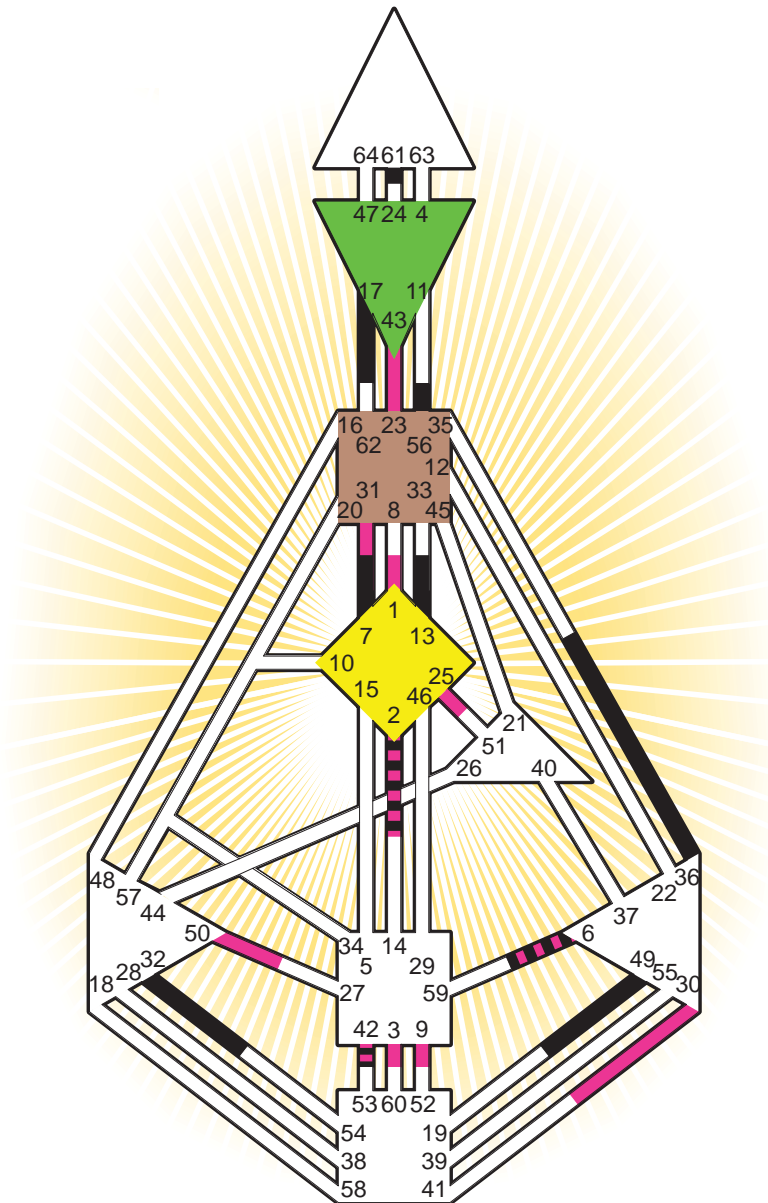

ZEN HUMAN DESIGN

INDIVIDUAL CHART

Tom Brokaw

Personality

Webster, SD
6. February 1940
03:40:00 CST
09:40:00 GMT

Design

11. November 1939
18:18:47 GMT

Rodden Rating **A**

Definition Type

- ☐ No Definition
- ☒ Single Definition
- ☐ Split Definition
- ☐ Triple Split Definition
- ☐ Quadruple Split Definition

Mode

- ☒ To Wait
- ☐ To Do

Defined Centers

- ☒ Throat
- ☐ Head
- ☒ Ji
- ☐ Heart
- ☐ Sacral
- ☐ Root

Awareness

- ☒ Mental (Ajna)
- ☐ Intuitive (Spleen)
- ☐ Emotional (Solar Plexus)

	☉	☊	☾	♋	♌	♍	♎	♏	♐	♑	♒	♓	
Personality	13.4	<u>7.4</u>	61.5	32.2	42.2	49.2	36.1	42.3	17.4	42.6	2.6	6.3	56.6
Design	1.6	2.6	<u>43.6</u>	50.4	3.4	9.6	9.1	30.1	25.1	42.6	<u>23.2</u>	6.3	<u>31.1</u>