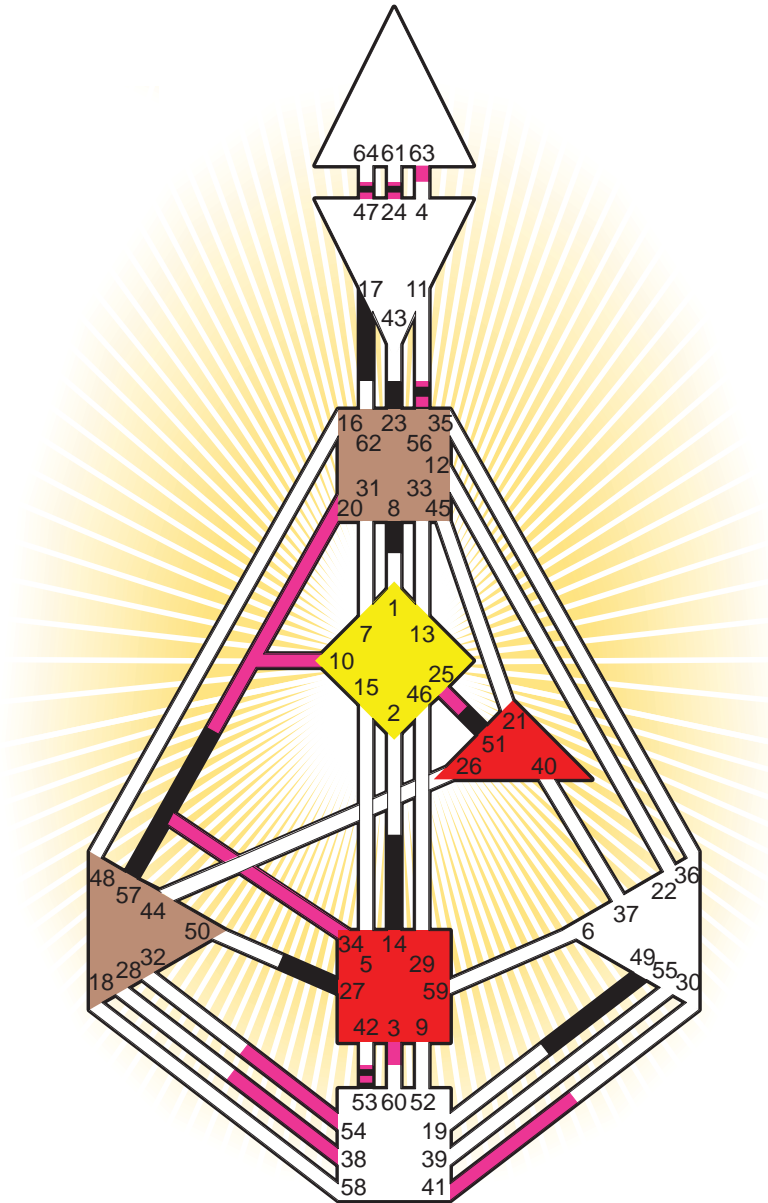

ZEN HUMAN DESIGN

INDIVIDUAL CHART

Jerry Brown

Personality

San Francisco, CA
 7. April 1938
 12:34:00 PST
 20:34:00 GMT

Design

10. January 1938
 06:20:58 GMT

Rodden Rating **AA**

Definition Type

- No Definition
- Single Definition
- Split Definition
- Triple Split Definition
- Quadruple Split Definition

Mode

- To Wait
- To Do

Defined Centers

- Throat
- Head
- Ji
- Heart
- Sacral
- Root

Awareness

- Mental (Ajna)
- Intuitive (Spleen)
- Emotional (Solar Plexus)

	☉	⊕	☾	♋	♌	♍	♎	♏	♐	♑	♒	♓	
Personality	<u>51.3</u>	<u>57.3</u>	53.6	14.4	8.4	27.4	27.1	23.1	49.6	17.6	24.5	47.3	56.2
Design	54.5	53.5	3.2	<u>34.6</u>	<u>20.6</u>	<u>10.2</u>	38.5	63.4	41.3	<u>25.2</u>	24.3	47.5	56.4