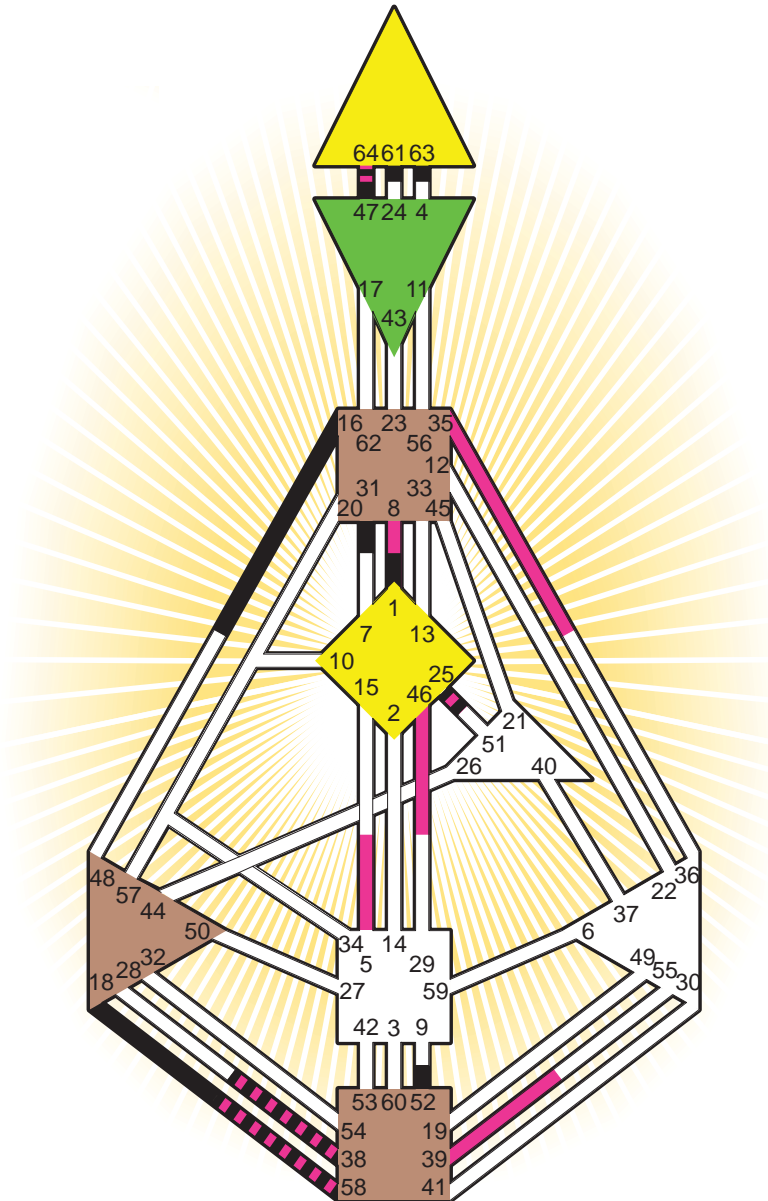

ZEN HUMAN DESIGN

INDIVIDUAL CHART

Anton Bruckner

Personality

Ansfelden, A
 4. September 1824
 04:15:00 LMT
 03:18:00 GMT

Design

4. June 1824
 06:03:12 GMT

Rodden Rating **AA**

Definition Type

- No Definition
- Single Definition
- Split Definition
- Triple Split Definition
- Quadruple Split Definition

Mode

- To Wait
- To Do

Defined Centers

- Throat
- Head
- Ji
- Heart
- Sacral
- Root

Awareness

- Mental (Ajna)
- Intuitive (Spleen)
- Emotional (Solar Plexus)

	☉	⊕	☾	♋	♌	♍	♎	♏	♐	♑	♒	♓	
Personality	<u>64.1</u>	<u>63.1</u>	<u>61.4</u>	<u>58.4</u>	<u>52.4</u>	<u>18.5</u>	<u>47.5</u>	<u>1.5</u>	<u>31.2</u>	<u>16.2</u>	<u>38.3</u>	<u>58.4</u>	<u>25.5</u>
Design	<u>35.3</u>	<u>5.3</u>	<u>64.1</u>	<u>38.1</u>	<u>39.1</u>	<u>35.1</u>	<u>8.5</u>	<u>46.2</u>	<u>39.5</u>	<u>8.6</u>	<u>38.6</u>	<u>58.6</u>	<u>25.6</u>