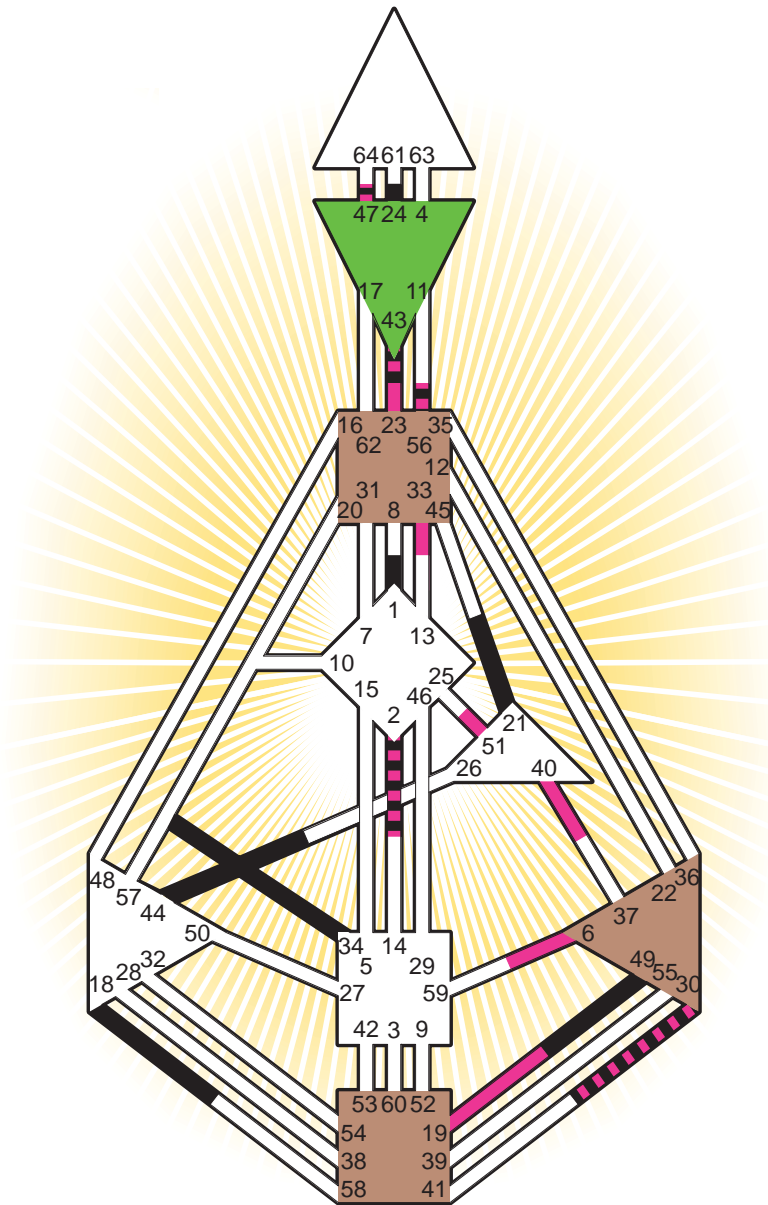

ZEN HUMAN DESIGN

INDIVIDUAL CHART

Pat Buchanan

Personality

Mount Vernon, NY
2. November 1938
00:20:00 EST
05:20:00 GMT

Design

4. August 1938
04:19:55 GMT

Rodden Rating **A**

Definition Type

- ☐ No Definition
- ☐ Single Definition
- ☒ Split Definition
- ☐ Triple Split Definition
- ☐ Quadruple Split Definition

Mode

- ☒ To Wait
- ☐ To Do

Defined Centers

- ☒ Throat
- ☐ Head
- ☐ Ji
- ☐ Heart
- ☐ Sacral
- ☒ Root

Awareness

- ☒ Mental (Ajna)
- ☐ Intuitive (Spleen)
- ☒ Emotional (Solar Plexus)

	☉	⊕	☾	♋	♌	♍	♎	♏	♐	♑	♒	♓	
Personality	44.2	24.2	30.6	1.5	2.5	<u>43.5</u>	34.5	18.2	<u>49.5</u>	21.4	2.4	47.6	56.6
Design	33.4	<u>19.4</u>	<u>43.6</u>	<u>43.6</u>	<u>23.6</u>	40.3	6.2	33.1	30.6	51.4	2.5	47.3	56.4