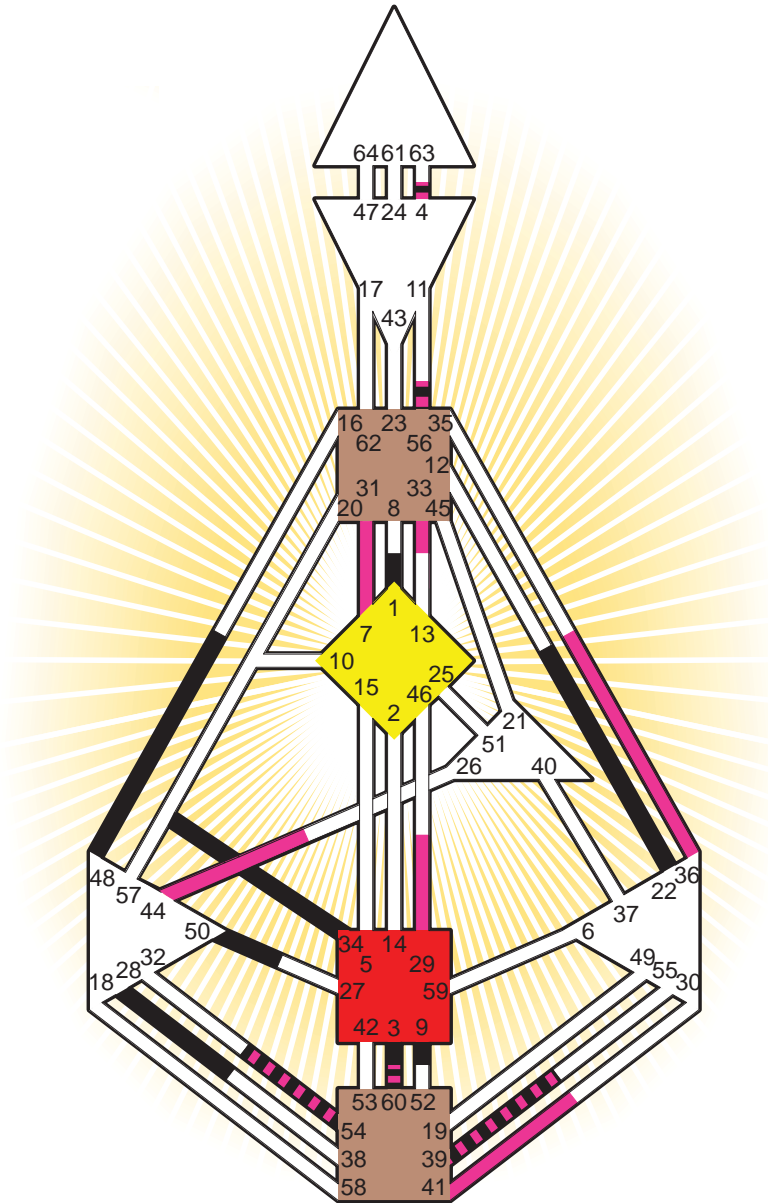

ZEN HUMAN DESIGN

INDIVIDUAL CHART

Art Buchwald

Personality

Mount Vernon, NY
20. October 1925
13:00:00 EST
18:00:00 GMT

Design

22. July 1925
04:13:34 GMT

Rodden Rating **AA**

Definition Type

- ☐ No Definition
- ☐ Single Definition
- ☒ Split Definition
- ☐ Triple Split Definition
- ☐ Quadruple Split Definition

Mode

- ☒ To Wait
- ☐ To Do

Defined Centers

- ☒ Throat
- ☐ Head
- ☒ Ji
- ☐ Heart
- ☒ Sacral
- ☐ Root

Awareness

- ☐ Mental (Ajna)
- ☐ Intuitive (Spleen)
- ☐ Emotional (Solar Plexus)

	☉	⊕	☾	♋	♌	♍	♎	♏	♐	♑	♒	♓	
Personality	50.1	<u>3.1</u>	34.5	56.5	<u>60.5</u>	28.5	9.6	48.6	54.1	1.2	22.6	4.6	39.6
Design	56.3	<u>60.3</u>	33.6	<u>31.3</u>	41.3	29.1	4.5	<u>7.4</u>	54.2	44.1	36.3	4.3	39.5