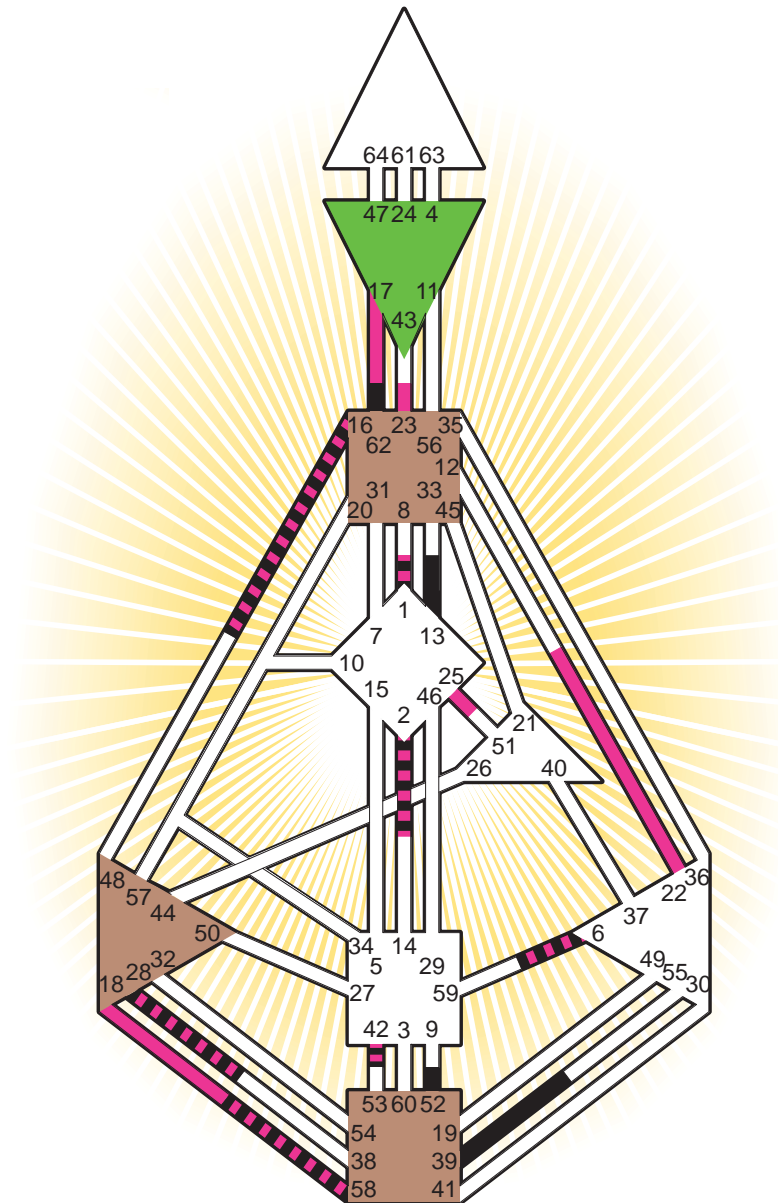

ZEN HUMAN DESIGN

INDIVIDUAL CHART

Pearl S. Buck

Personality

Hillsboro, WV
 26. June 1892
 00:30:00 EST
 05:30:00 GMT

Design

27. March 1892
 05:15:31 GMT

Rodden Rating **A**

Definition Type

- No Definition
- Single Definition
- Split Definition
- Triple Split Definition
- Quadruple Split Definition

Mode

- To Wait
- To Do

Defined Centers

- Throat
- Head
- Ji
- Heart
- Sacral
- Root

Awareness

- Mental (Ajna)
- Intuitive (Spleen)
- Emotional (Solar Plexus)

	☉	⊕	☾	♈	♉	♊	♋	♌	♍	♎	♏	♐	♑
Personality	52.2	58.2	62.6	2.3	1.3	39.3	62.5	13.4	42.1	6.2	28.1	16.5	16.4
Design	17.4	18.4	22.2	2.5	1.5	42.5	23.1	58.5	25.5	6.4	28.4	16.2	16.2