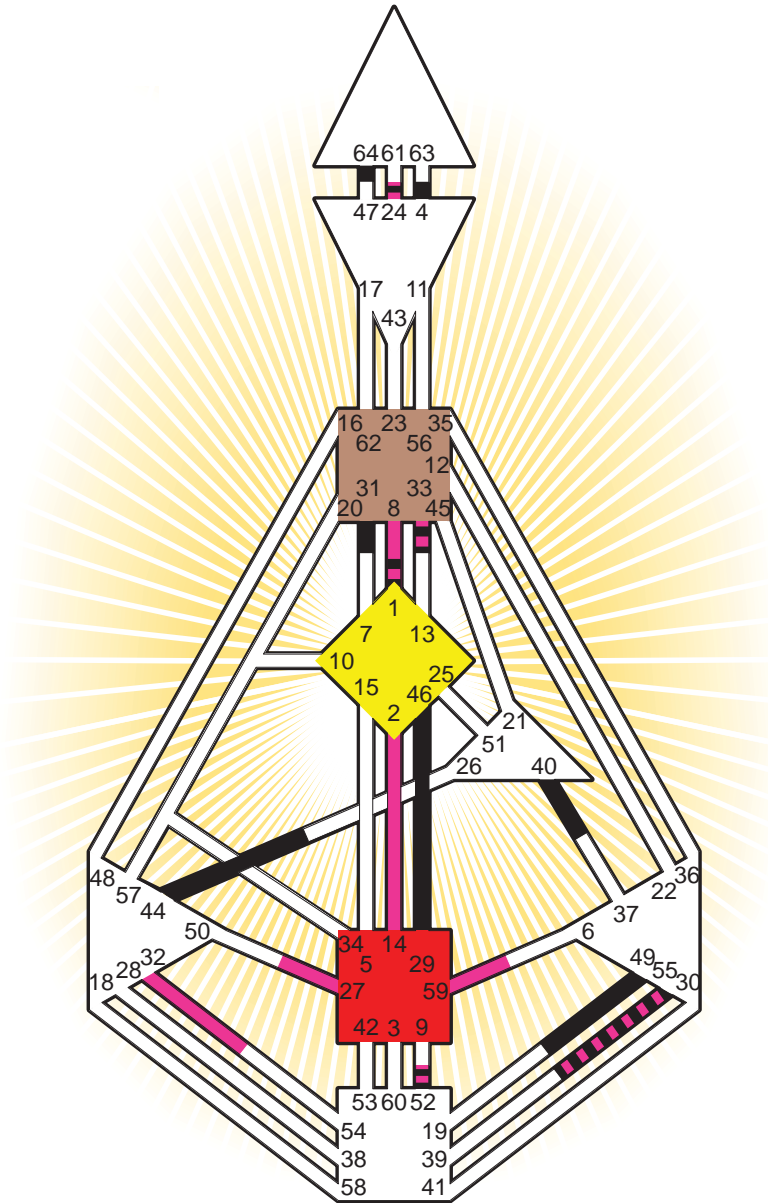

#### Definition Type

- No Definition
- Single Definition
- Split Definition
- Triple Split Definition
- Quadruple Split Definition

#### Mode

- To Wait
- To Do

#### Defined Centers

- Throat
- Head
- Ji
- Heart
- Sacral
- Root

#### Awareness

- Mental (Ajna)
- Intuitive (Spleen)
- Emotional (Solar Plexus)

	☉	⊕	☾	♋	♌	♍	♎	♏	♐	♑	♒	♓	
Personality	4.6	49.6	46.2	44.3	24.3	31.4	40.1	1.6	29.4	64.1	55.5	33.5	52.5
Design	8.2	14.2	27.5	1.3	2.3	2.2	24.6	32.3	33.4	59.6	55.6	33.2	52.3