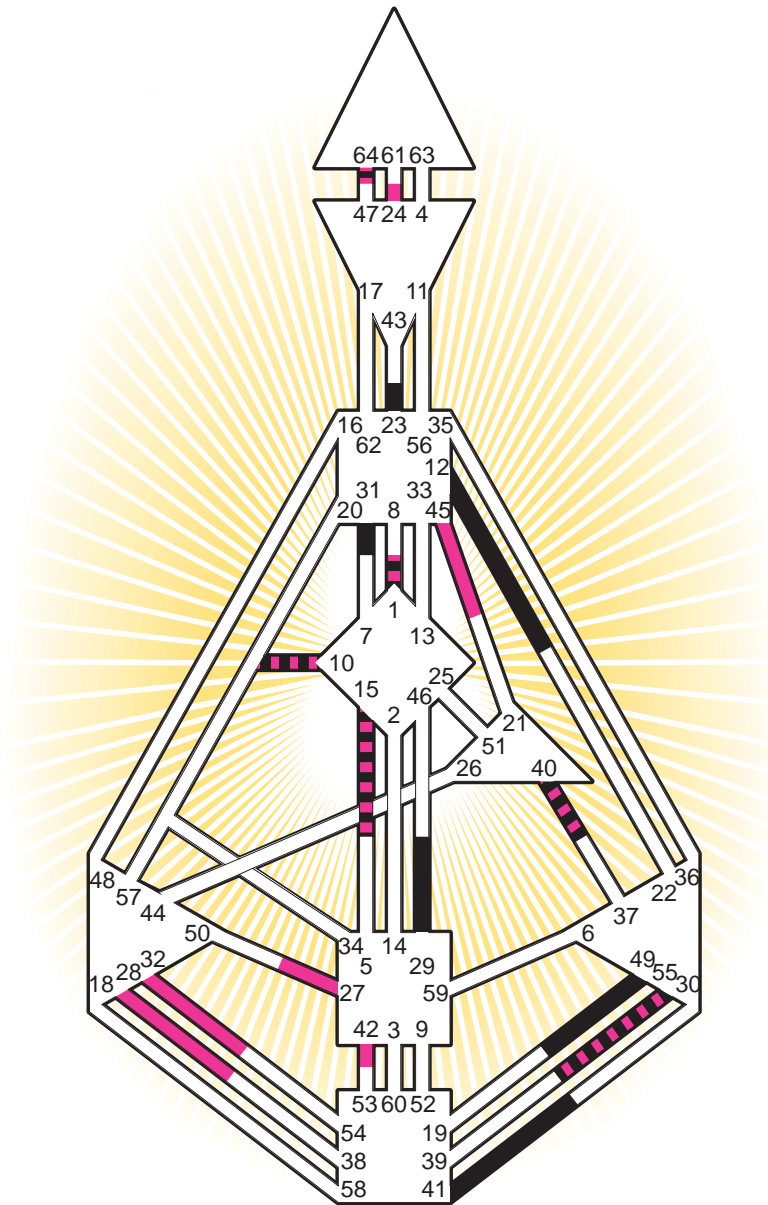

ZEN HUMAN DESIGN

INDIVIDUAL CHART

Sandra Bullock

Personality

Arlington, VA
 26. July 1964
 03:15:00 EDT
 07:15:00 GMT

Design

25. April 1964
 12:24:24 GMT

Rodden Rating **C**

Definition Type

- No Definition
- Single Definition
- Split Definition
- Triple Split Definition
- Quadruple Split Definition

Mode

- To Wait
- To Do

Defined Centers

- Throat
- Head
- Ji
- Heart
- Sacral
- Root

Awareness

- Mental (Ajna)
- Intuitive (Spleen)
- Emotional (Solar Plexus)

	☉	⊕	☾	♋	♌	♍	♎	♏	♐	♑	♒	♓	
Personality	31.2	41.2	49.4	15.4	10.4	29.5	12.2	12.5	23.4	55.4	40.3	1.2	64.2
Design	27.4	28.4	32.1	15.6	10.6	24.1	45.4	42.1	27.2	55.4	40.1	1.4	64.1