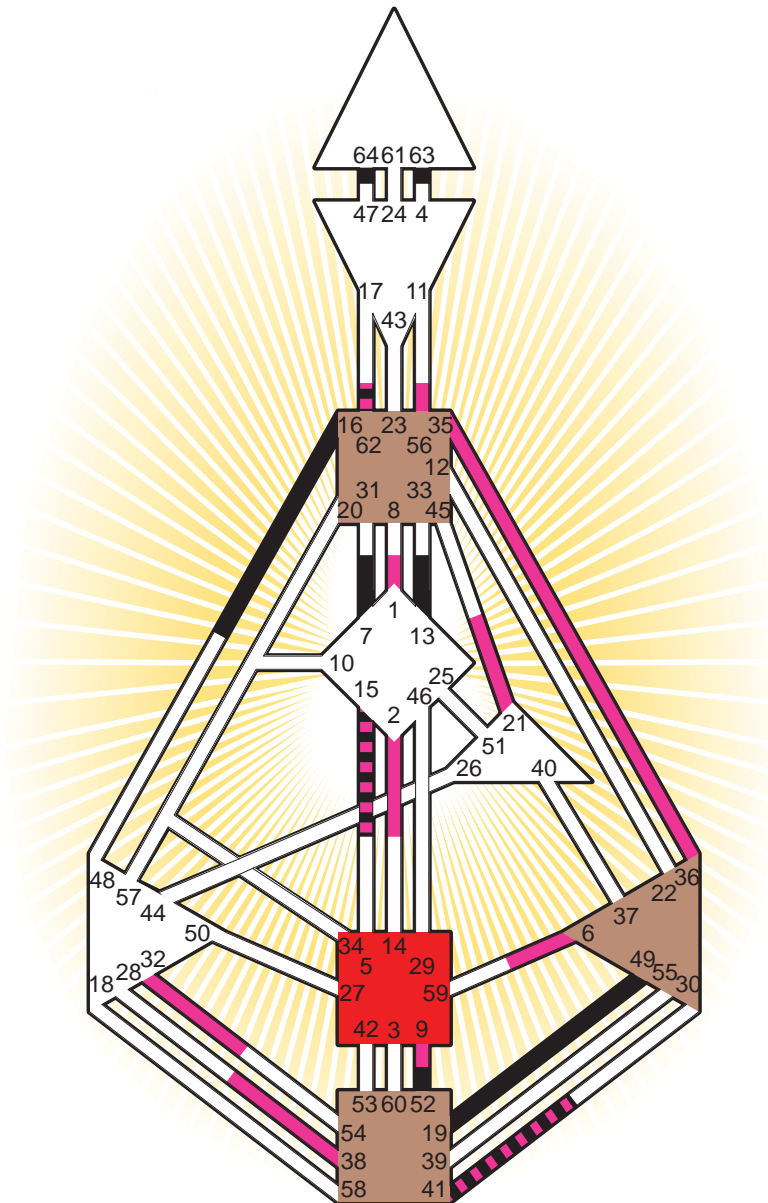

ZEN HUMAN DESIGN

INDIVIDUAL CHART

William Burroughs

Personality

Saint Louis, MO
 5. February 1914
 07:40:00 CST
 13:40:00 GMT

Design

10. November 1913
 22:26:01 GMT

Rodden Rating **AA**

Definition Type

- No Definition
- Single Definition
- Split Definition
- Triple Split Definition
- Quadruple Split Definition

Mode

- To Wait
- To Do

Defined Centers

- Throat Head
- Ji Heart
- Sacral Root

Awareness

- Mental (Ajna)
- Intuitive (Spleen)
- Emotional (Solar Plexus)

	☉	⊕	☾	♋	♌	♍	♎	♏	♐	♑	♒	♓	
Personality	13.3	7.3	16.5	63.5	64.5	<u>49.6</u>	13.2	<u>52.3</u>	41.2	16.6	<u>19.1</u>	62.6	15.2
Design	1.5	2.5	21.5	<u>36.1</u>	6.1	<u>9.4</u>	32.6	62.3	38.6	<u>35.6</u>	41.3	56.2	15.3