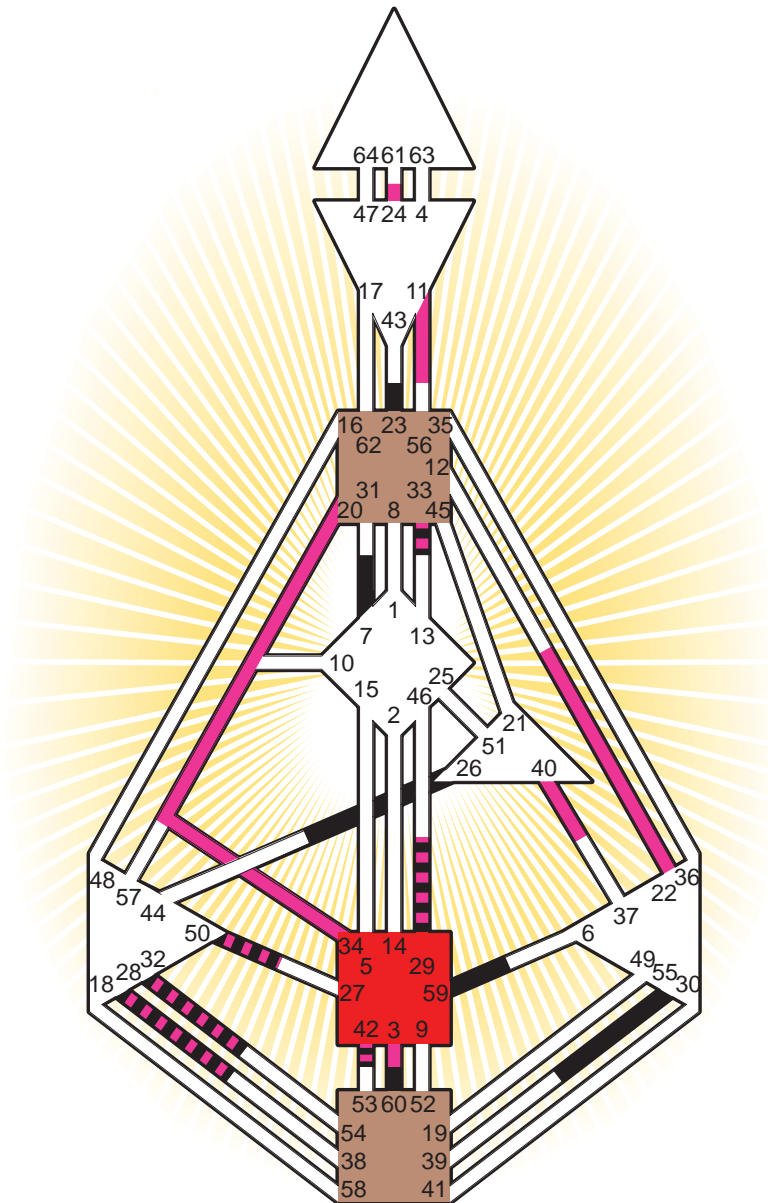

ZEN HUMAN DESIGN

INDIVIDUAL CHART

Tim Burton

Personality

Burbank, CA
 25. August 1958
 23:49:00 PDT
 06:49:00 GMT

Design

26. May 1958
 07:03:07 GMT

Rodden Rating **AA**

Definition Type

- No Definition
- Single Definition
- Split Definition
- Triple Split Definition
- Quadruple Split Definition

Mode

- To Wait
- To Do

Defined Centers

- Throat
- Head
- Ji
- Heart
- Sacral
- Root

Awareness

- Mental (Ajna)
- Intuitive (Spleen)
- Emotional (Solar Plexus)

	☉	⊕	☾	♋	♌	♍	♎	♏	♐	♑	♒	♓	
Personality	59.3	55.3	<u>60.2</u>	32.4	42.4	29.4	33.6	23.2	50.2	26.3	7.1	28.1	59.3
Design	<u>20.5</u>	<u>34.5</u>	40.1	50.5	<u>3.5</u>	24.5	42.3	22.5	32.2	11.2	33.1	28.1	29.6