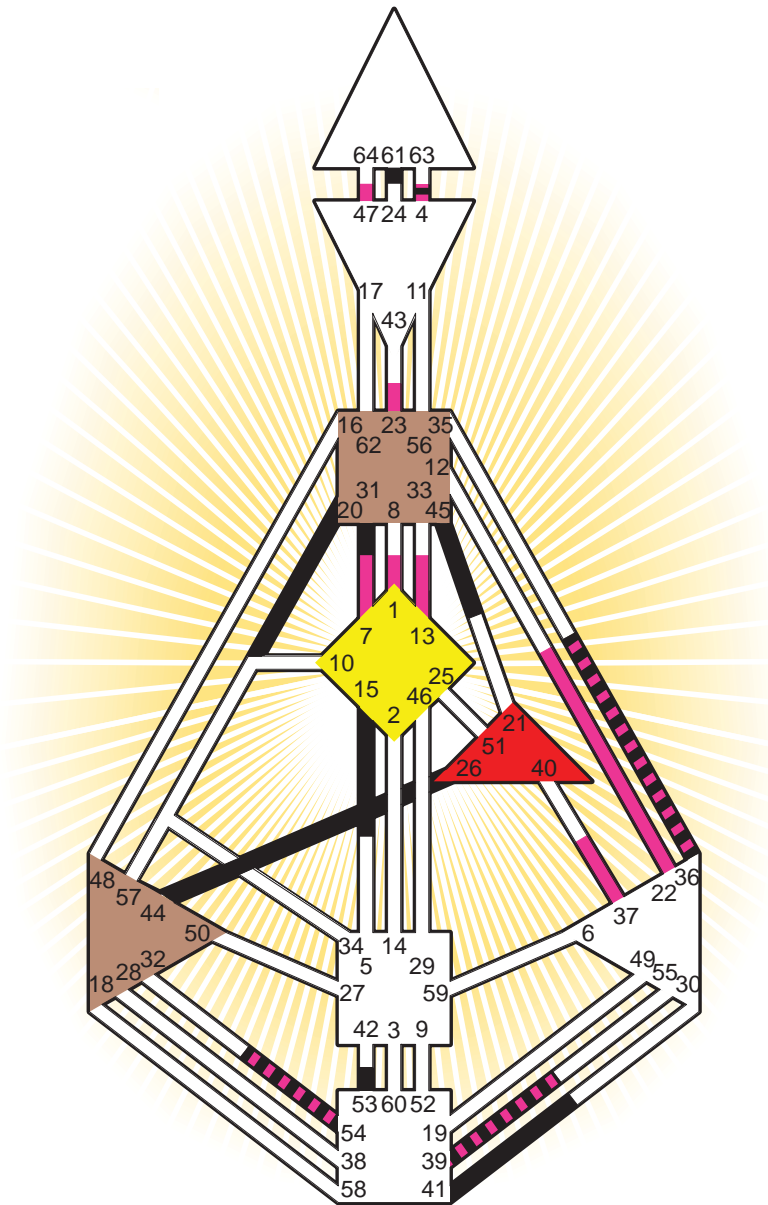

ZEN HUMAN DESIGN

INDIVIDUAL CHART

Barbara Bush

Personality

Rye, NY
 8. June 1925
 19:00:00 EDT
 23:00:00 GMT

Design

10. March 1925
 16:16:14 GMT

Rodden Rating **A**

Definition Type

- No Definition
- Single Definition
- Split Definition
- Triple Split Definition
- Quadruple Split Definition

Mode

- To Wait
- To Do

Defined Centers

- Throat
- Head
- Ji
- Heart
- Sacral
- Root

Awareness

- Mental (Ajna)
- Intuitive (Spleen)
- Emotional (Solar Plexus)

	☉	⊕	☾	♋	♌	♍	♎	♏	♐	♑	♒	♓	
Personality	45.1	<u>26.1</u>	54.2	<u>31.4</u>	41.4	20.5	15.2	53.5	61.1	<u>44.1</u>	36.3	4.2	39.4
Design	22.3	47.3	47.4	<u>7.1</u>	13.1	36.2	37.3	23.3	54.3	1.1	22.5	4.2	39.3