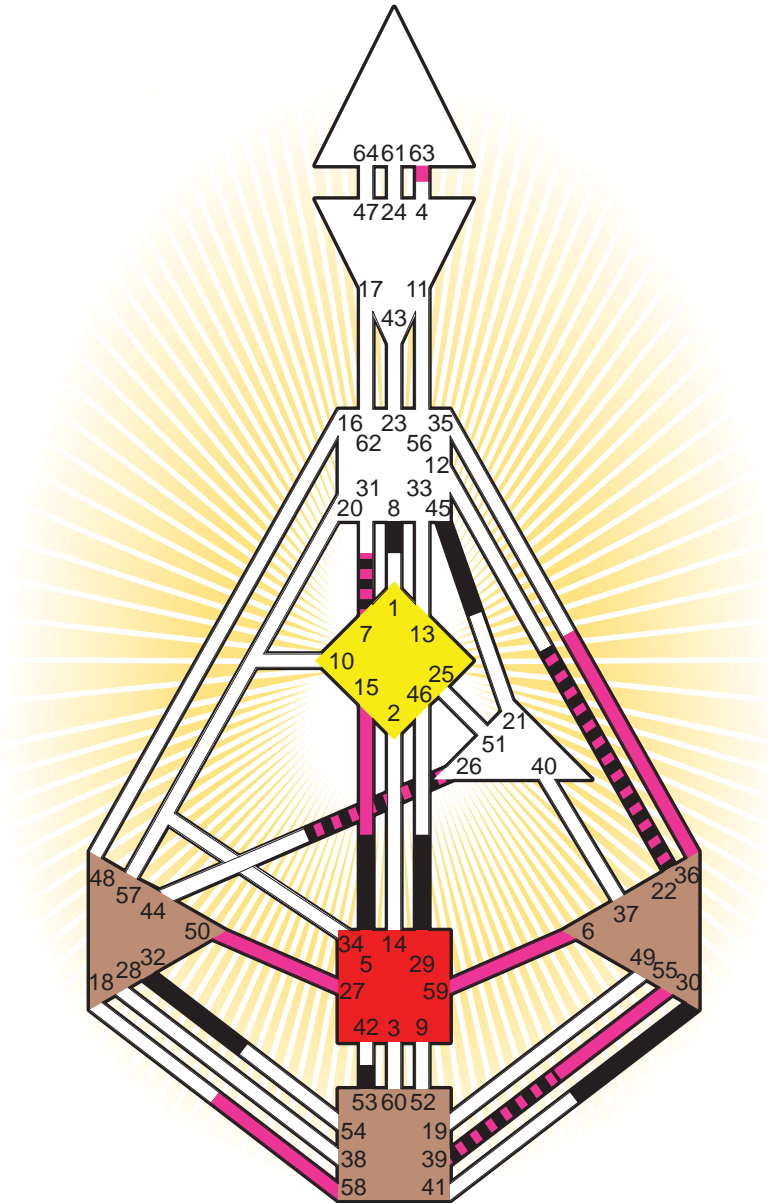

ZEN HUMAN DESIGN

INDIVIDUAL CHART

George H. W. Bush

Personality

Milton, MA
12. June 1924
20:39:00 EDT
00:39:00 GMT

Design

14. March 1924
13:39:31 GMT

Rodden Rating **A**

Definition Type

- ☐ No Definition
- ☒ Single Definition
- ☐ Split Definition
- ☐ Triple Split Definition
- ☐ Quadruple Split Definition

Mode

- ☒ To Wait
- ☐ To Do

Defined Centers

- ☐ Throat
- ☐ Head
- ☒ Ji
- ☐ Heart
- ☒ Sacral
- ☒ Root

Awareness

- ☐ Mental (Ajna)
- ☒ Intuitive (Spleen)
- ☒ Emotional (Solar Plexus)

	☉	⊕	☾	♋	♌	♍	♎	♏	♐	♑	♒	♓	
Personality	45.6	26.6	32.3	29.1	30.1	8.6	53.3	30.2	5.3	32.6	22.5	7.6	39.2
Design	36.2	6.2	15.6	59.2	55.2	63.6	27.5	58.2	26.3	50.6	22.1	7.6	39.1