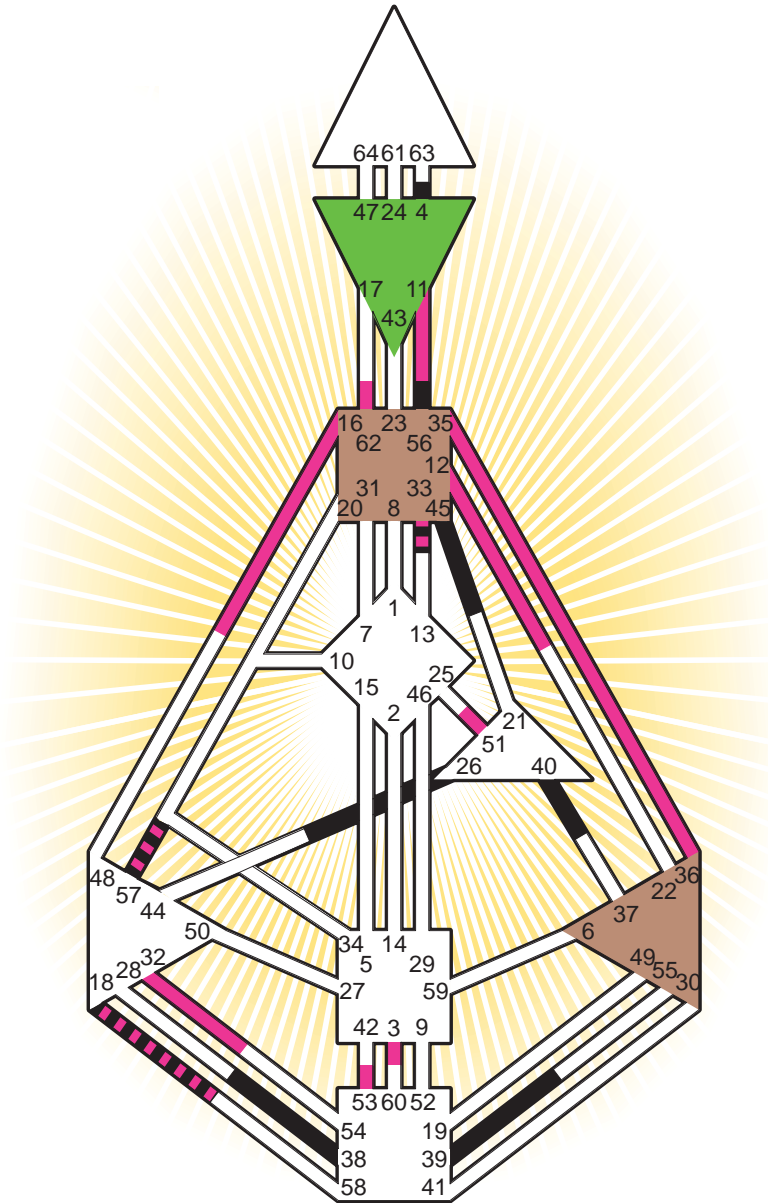

ZEN HUMAN DESIGN

INDIVIDUAL CHART

George W. Bush

Personality

New Haven, CT
 6. July 1946
 07:26:00 EDT
 11:26:00 GMT

Design

6. April 1946
 04:37:37 GMT

Rodden Rating **AA**

Definition Type

- No Definition
- Single Definition
- Split Definition
- Triple Split Definition
- Quadruple Split Definition

Mode

- To Wait
- To Do

Defined Centers

- Throat
- Head
- Ji
- Heart
- Sacral
- Root

Awareness

- Mental (Ajna)
- Intuitive (Spleen)
- Emotional (Solar Plexus)

	☉	⊕	☾	♋	♌	♍	♎	♏	♐	♑	♒	♓	
Personality	39.5	38.5	57.2	45.4	26.4	33.3	4.3	40.4	57.4	56.1	45.3	18.3	33.4
Design	51.1	57.1	16.6	12.1	11.1	36.6	3.6	62.3	32.3	53.4	35.4	18.4	33.2