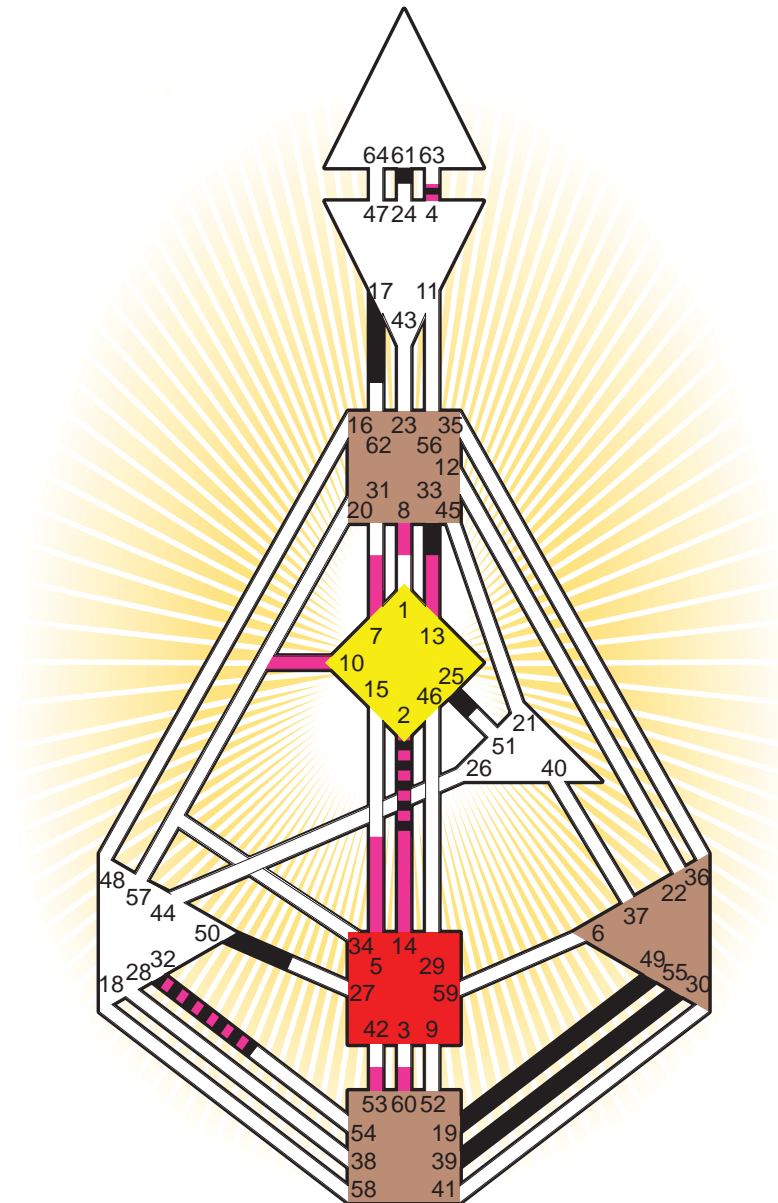

Definition Type

- No Definition
- Single Definition
- Split Definition
- Triple Split Definition
- Quadruple Split Definition

Mode

- To Wait
- To Do

Defined Centers

- Throat
- Head
- Ji
- Heart
- Sacral
- Root

Awareness

- Mental (Ajna)
- Intuitive (Spleen)
- Emotional (Solar Plexus)

	☉	⊕	☾	♋	♌	♍	♎	♏	♐	♑	♒	♓	
Personality	<u>49.5</u>	4.5	61.6	<u>19.6</u>	<u>33.6</u>	<u>55.1</u>	17.6	25.6	<u>2.1</u>	50.1	<u>39.6</u>	32.4	4.4
Design	<u>14.1</u>	8.1	<u>14.1</u>	<u>13.3</u>	7.3	5.5	10.5	60.1	<u>2.2</u>	32.2	53.4	32.3	4.5