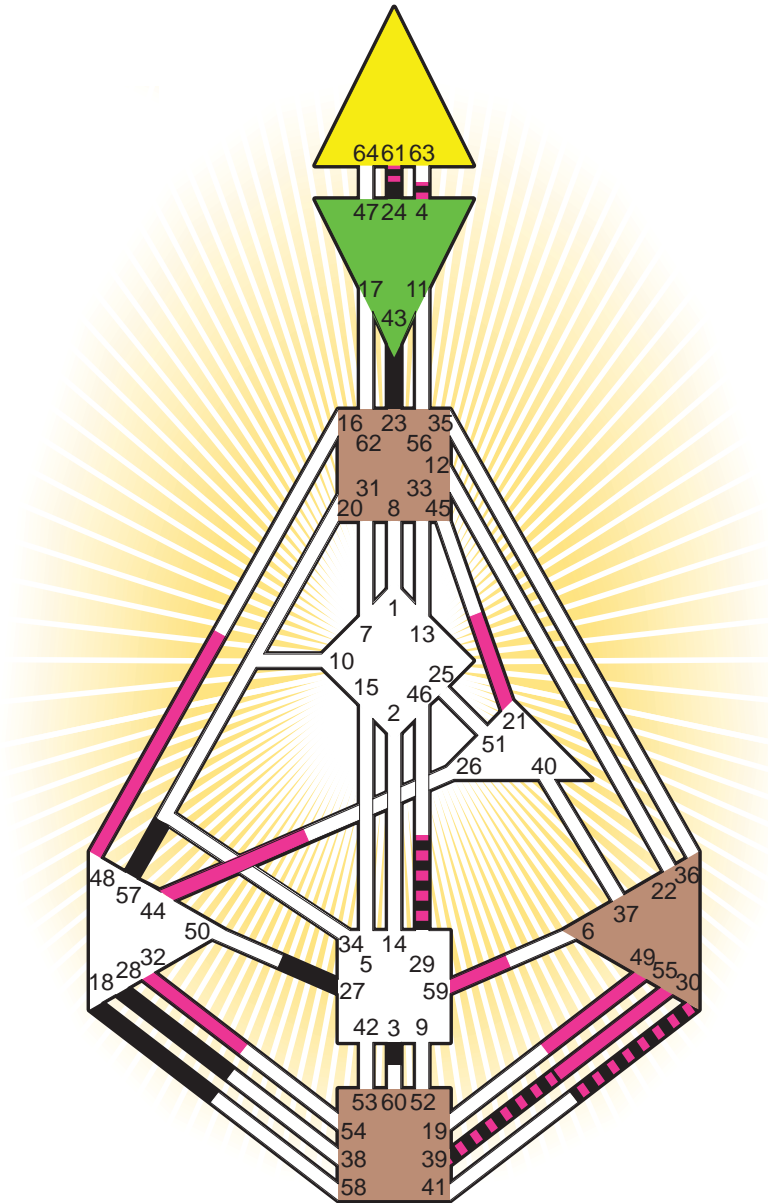

ZEN HUMAN DESIGN

INDIVIDUAL CHART

David Byrne

Personality

Dumbarton, SCO
 14. May 1952
 14:00:00 WET/S
 13:00:00 GMT

Design

15. February 1952
 09:39:48 GMT

Rodden Rating **AA**

Definition Type

- No Definition
- Single Definition
- Split Definition
- Triple Split Definition
- Quadruple Split Definition

Mode

- To Wait
- To Do

Defined Centers

- Throat
- Head
- Ji
- Heart
- Sacral
- Root

Awareness

- Mental (Ajna)
- Intuitive (Spleen)
- Emotional (Solar Plexus)

	☉	⊕	☾	♋	♌	♍	♎	♏	♐	♑	♒	♓	
Personality	<u>23.6</u>	<u>43.6</u>	<u>61.6</u>	<u>30.2</u>	<u>29.2</u>	<u>3.4</u>	<u>24.6</u>	<u>28.5</u>	<u>27.2</u>	<u>18.6</u>	<u>39.2</u>	<u>57.5</u>	<u>4.1</u>
Design	<u>30.2</u>	<u>29.2</u>	<u>48.6</u>	<u>55.1</u>	<u>59.1</u>	<u>49.2</u>	<u>61.3</u>	<u>44.4</u>	<u>21.4</u>	<u>48.6</u>	<u>39.1</u>	<u>32.1</u>	<u>4.2</u>