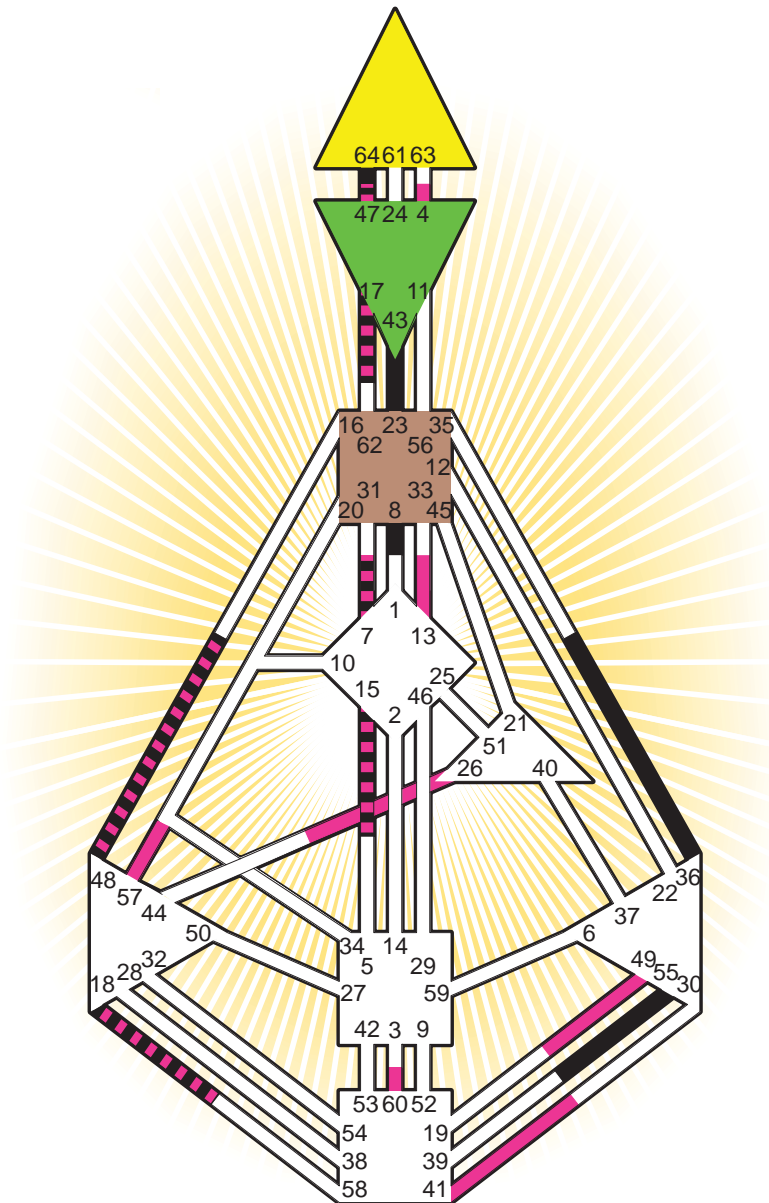

ZEN HUMAN DESIGN

INDIVIDUAL CHART

Gabriel Byrne

Personality

Dublin, IRL
 12. May 1950
 03:00:00 WET/S
 02:00:00 GMT

Design

12. February 1950
 01:51:48 GMT

Rodden Rating **A**

Definition Type

- No Definition
- Single Definition
- Split Definition
- Triple Split Definition
- Quadruple Split Definition

Mode

- To Wait
- To Do

Defined Centers

- Throat
- Head
- Ji
- Heart
- Sacral
- Root

Awareness

- Mental (Ajna)
- Intuitive (Spleen)
- Emotional (Solar Plexus)

	☉	⊕	☾	♋	♌	♍	♎	♏	♐	♑	♒	♓	
Personality	23.3	43.3	36.5	17.4	18.4	8.1	17.4	47.6	55.5	64.2	15.5	48.6	7.3
Design	49.5	4.5	26.6	17.5	18.5	60.1	41.3	48.2	13.4	47.1	15.4	57.3	7.4