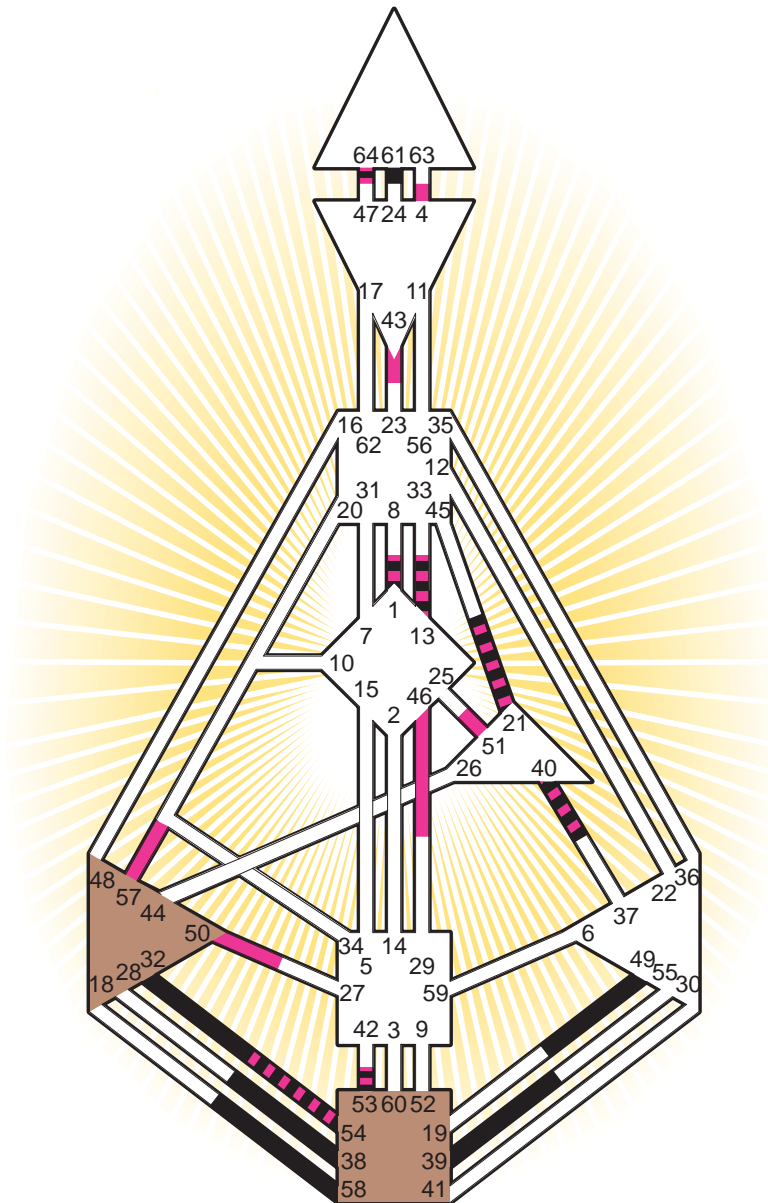

ZEN HUMAN DESIGN

INDIVIDUAL CHART

Nicolas Cage

Personality

Harbor Center, WA
 7. January 1964
 05:35:00 PST
 13:35:00 GMT

Design

12. October 1963
 08:18:21 GMT

Rodden Rating **AA**

Definition Type

- No Definition
- Single Definition
- Split Definition
- Triple Split Definition
- Quadruple Split Definition

Mode

- To Wait
- To Do

Defined Centers

- Throat
- Head
- Ji
- Heart
- Sacral
- Root

Awareness

- Mental (Ajna)
- Intuitive (Spleen)
- Emotional (Solar Plexus)

	☉	⊕	☾	♋	♌	♍	♎	♏	♐	♑	♒	♓	
Personality	<u>54.2</u>	53.2	<u>32.6</u>	39.2	38.2	58.6	13.6	61.6	21.3	49.3	40.5	1.5	64.3
Design	57.4	51.4	4.1	53.1	<u>54.1</u>	46.5	50.4	43.2	21.5	13.4	40.3	1.2	64.2