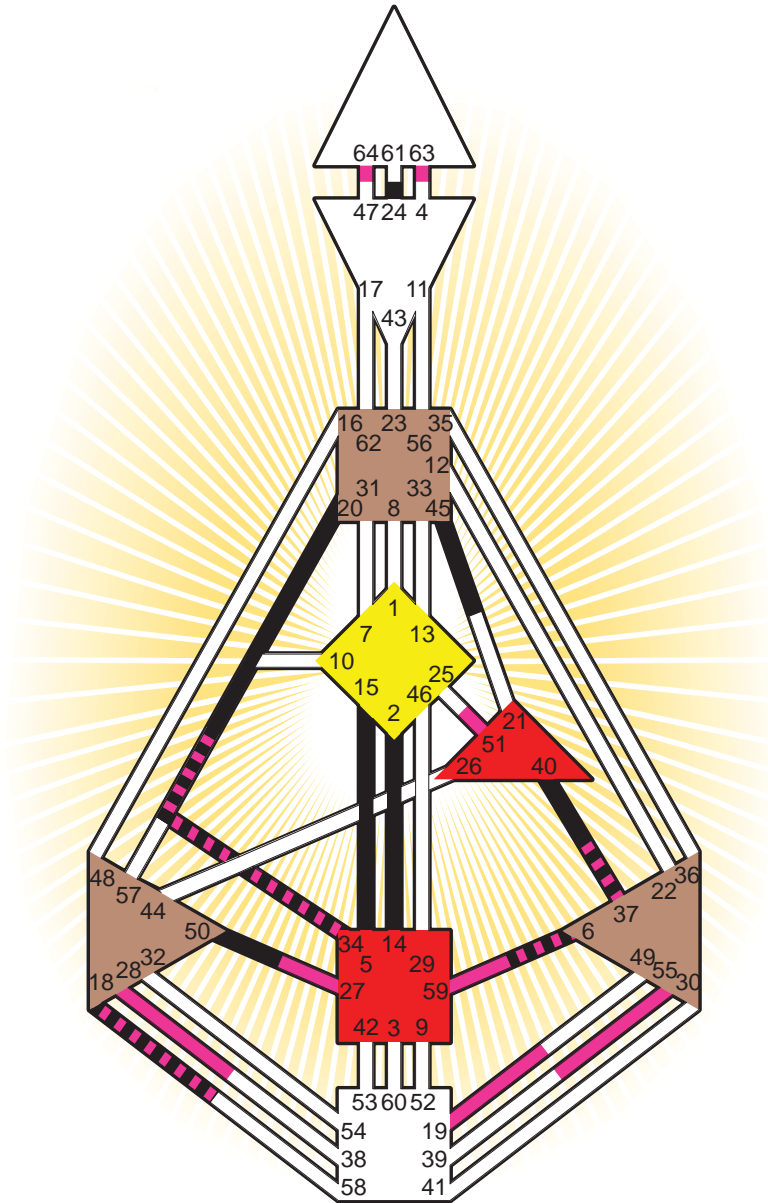

ZEN HUMAN DESIGN

INDIVIDUAL CHART

Naomi Campbell

Personality

Westminster, GBE
 22. May 1970
 01:00:00 MET
 00:00:00 GMT

Design

21. February 1970
 13:09:13 GMT

Rodden Rating **AA**

Definition Type

- No Definition
- Single Definition
- Split Definition
- Triple Split Definition
- Quadruple Split Definition

Mode

- To Wait
- To Do

Defined Centers

- Throat
- Head
- Ji
- Heart
- Sacral
- Root

Awareness

- Mental (Ajna)
- Intuitive (Spleen)
- Emotional (Solar Plexus)

	☉	⊕	☾	♋	♌	♍	♎	♏	♐	♑	♒	♓	
Personality	<u>20.1</u>	<u>34.1</u>	<u>5.1</u>	<u>37.3</u>	<u>40.3</u>	<u>24.6</u>	<u>15.2</u>	<u>45.6</u>	<u>50.2</u>	<u>2.2</u>	<u>18.2</u>	<u>14.6</u>	<u>6.3</u>
Design	<u>55.3</u>	<u>59.3</u>	<u>59.5</u>	<u>63.1</u>	<u>64.1</u>	<u>19.4</u>	<u>37.4</u>	<u>51.6</u>	<u>28.5</u>	<u>27.3</u>	<u>18.5</u>	<u>34.1</u>	<u>6.5</u>