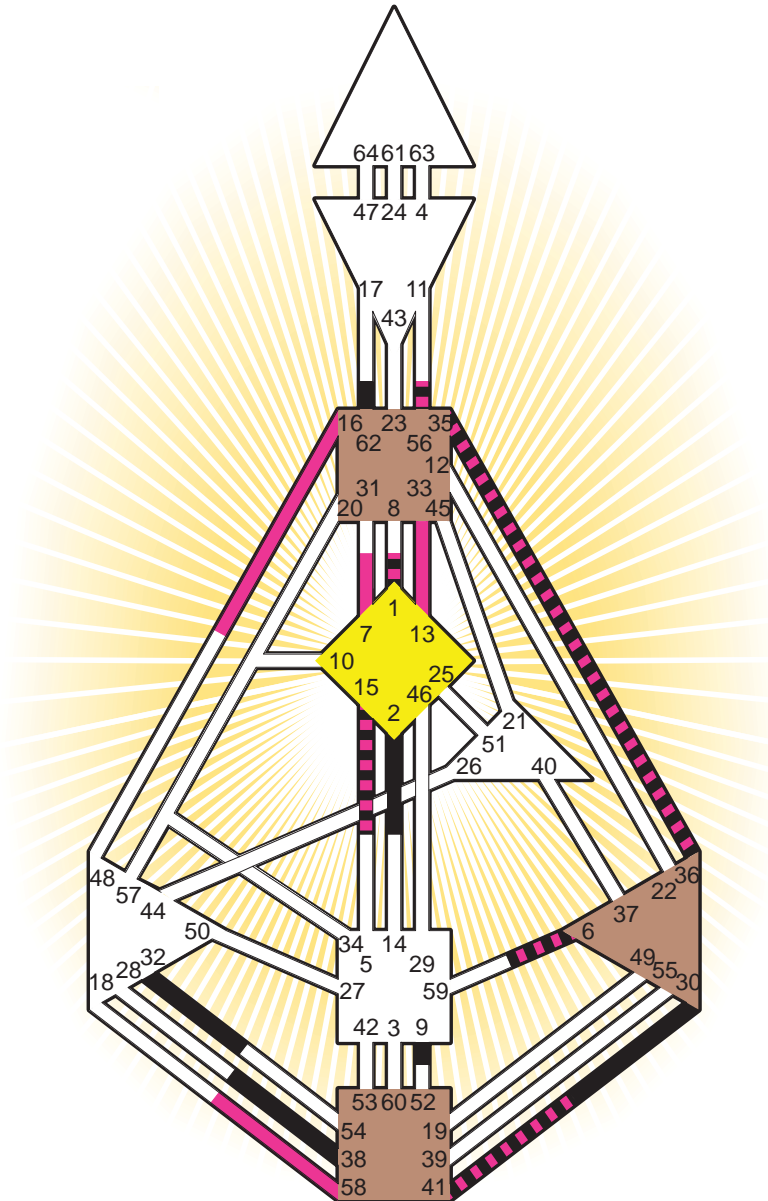

Definition Type

- No Definition
- Single Definition
- Split Definition
- Triple Split Definition
- Quadruple Split Definition

Mode

- To Wait
- To Do

Defined Centers

- Throat
- Head
- Ji
- Heart
- Sacral
- Root

Awareness

- Mental (Ajna)
- Intuitive (Spleen)
- Emotional (Solar Plexus)

	☉	⊕	☾	♋	♌	♍	♎	♏	♐	♑	♒	♓	
Personality	1.1	2.1	<u>30.5</u>	<u>36.1</u>	6.1	9.2	32.1	62.2	38.5	<u>35.6</u>	<u>41.2</u>	56.2	15.3
Design	7.4	<u>13.4</u>	1.5	<u>36.3</u>	6.3	<u>33.1</u>	15.6	16.2	58.6	<u>35.5</u>	<u>41.4</u>	56.1	15.3