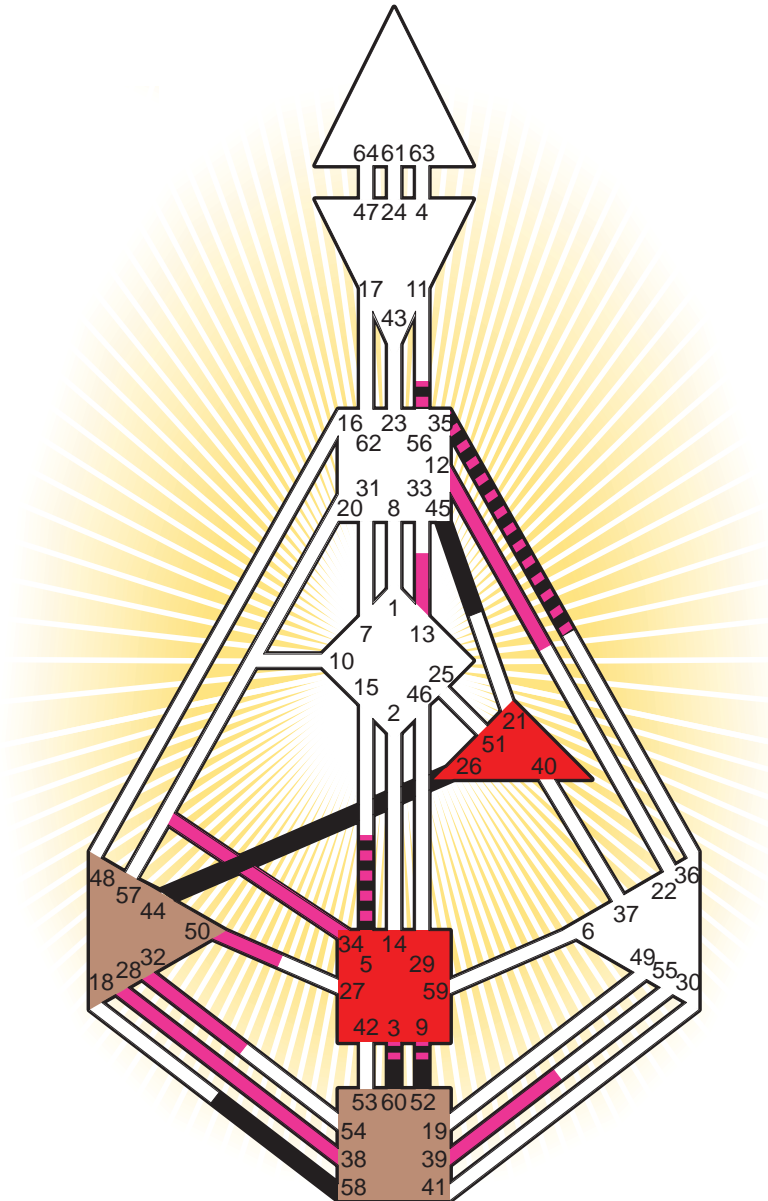

ZEN HUMAN DESIGN

INDIVIDUAL CHART

Al Capone

Personality

Brooklyn, NY
18. January 1899
09:30:00 EST
14:30:00 GMT

Design

23. October 1898
17:20:06 GMT

Rodden Rating **DD**

Definition Type

- ☐ No Definition
- ☒ Single Definition
- ☐ Split Definition
- ☐ Triple Split Definition
- ☐ Quadruple Split Definition

Mode

- ☒ To Wait
- ☐ To Do

Defined Centers

- ☐ Throat
- ☐ Head
- ☐ Ji
- ☒ Heart
- ☒ Sacral
- ☒ Root

Awareness

- ☐ Mental (Ajna)
- ☒ Intuitive (Spleen)
- ☐ Emotional (Solar Plexus)

	☉	⊕	☾	♋	♌	♍	♎	♏	♐	♑	♒	♓	
Personality	<u>60.3</u>	<u>56.3</u>	<u>3.1</u>	<u>58.5</u>	<u>52.5</u>	<u>58.2</u>	<u>5.3</u>	<u>56.3</u>	<u>44.1</u>	<u>26.3</u>	<u>9.2</u>	<u>45.6</u>	<u>35.3</u>
Design	<u>50.5</u>	<u>3.5</u>	<u>13.5</u>	<u>38.3</u>	<u>39.3</u>	<u>28.2</u>	<u>5.1</u>	<u>56.1</u>	<u>32.3</u>	<u>9.5</u>	<u>34.2</u>	<u>12.3</u>	<u>35.5</u>