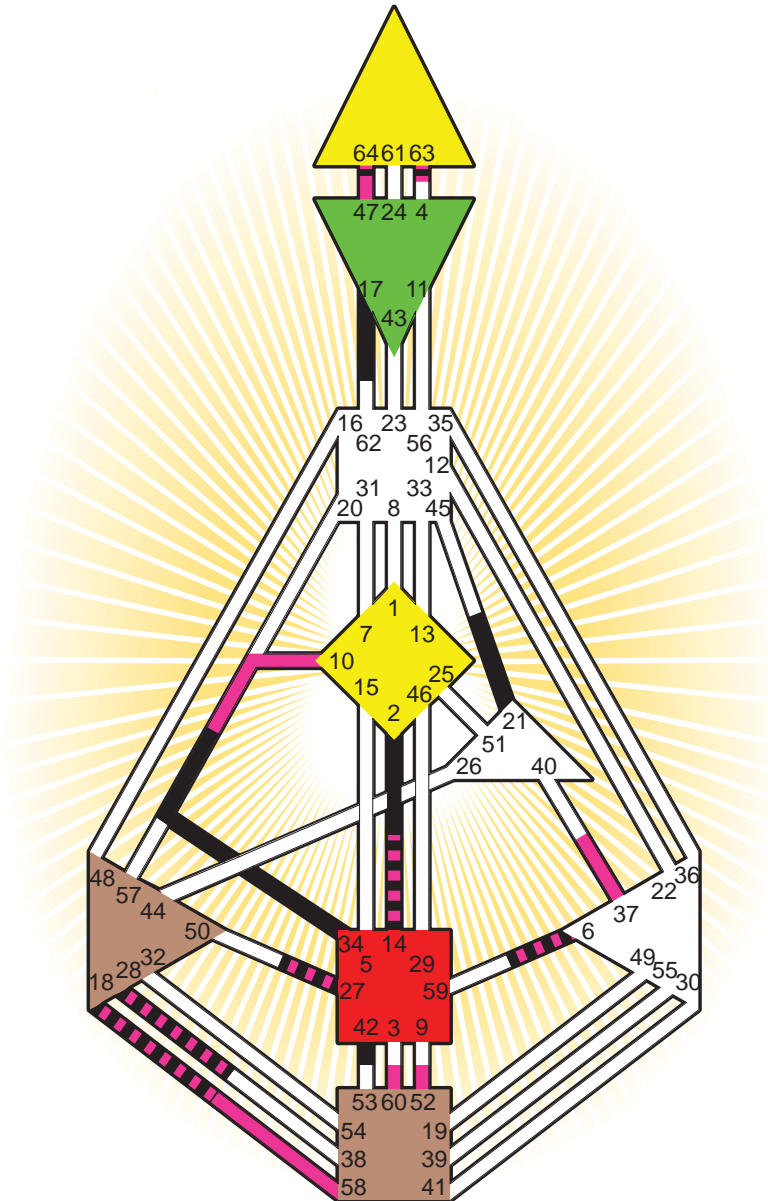

ZEN HUMAN DESIGN

INDIVIDUAL CHART

Mariah Carey

Personality

Huntington, NY
 27. March 1970
 07:27:00 EST
 12:27:00 GMT

Design

30. December 1969
 07:08:11 GMT

Rodden Rating **DD**

Definition Type

- No Definition
- Single Definition
- Split Definition
- Triple Split Definition
- Quadruple Split Definition

Mode

- To Wait
- To Do

Defined Centers

- Throat
- Ji
- Sacral
- Head
- Heart
- Root

Awareness

- Mental (Ajna)
- Intuitive (Spleen)
- Emotional (Solar Plexus)

	☉	⊕	☾	♋	♌	♍	♎	♏	♐	♑	♒	♓	
Personality	17.3	18.3	14.5	63.1	64.1	21.1	42.1	2.2	28.3	27.6	18.4	34.1	6.4
Design	58.5	52.5	47.3	63.3	64.3	60.2	10.5	37.6	28.1	27.1	18.6	14.6	6.6