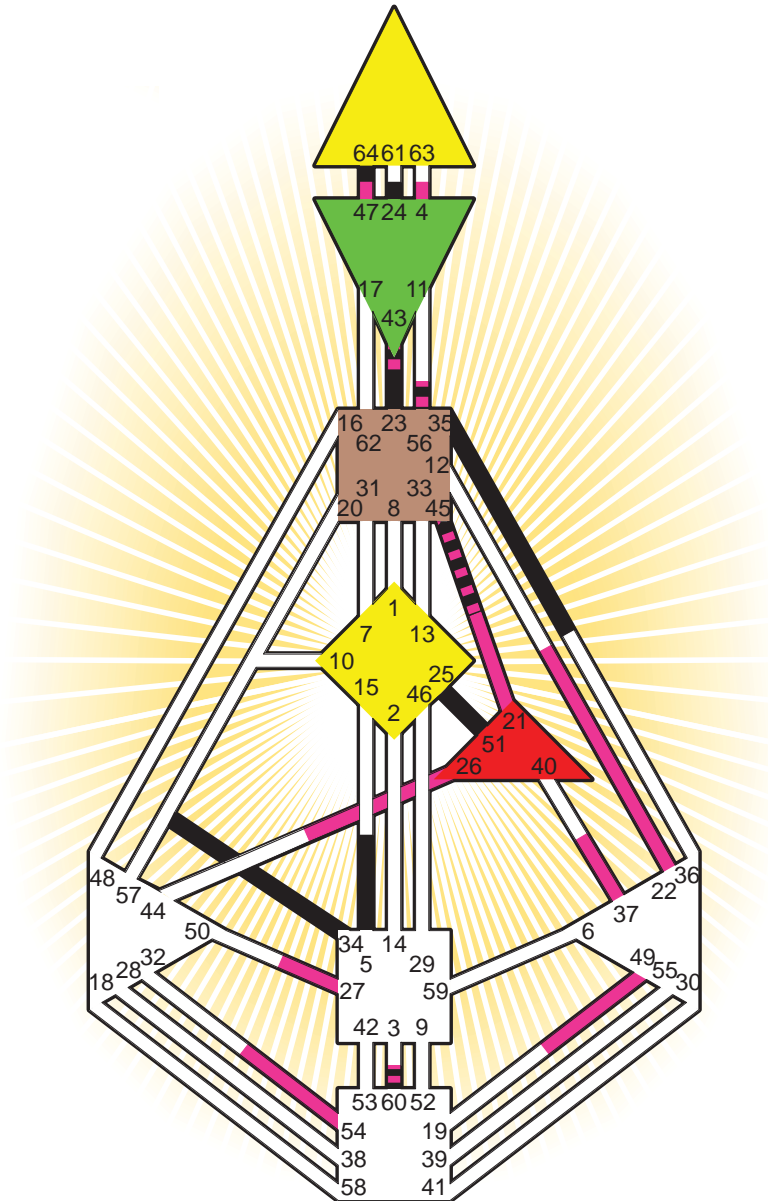

ZEN HUMAN DESIGN

INDIVIDUAL CHART

George Carlin

Personality

Manhattan, NY
12. May 1937
11:45:00 EDT
15:45:00 GMT

Design

12. February 1937
14:26:16 GMT

Rodden Rating **A**

Definition Type

- ☐ No Definition
- ☒ Single Definition
- ☐ Split Definition
- ☐ Triple Split Definition
- ☐ Quadruple Split Definition

Mode

- ☐ To Wait
- ☒ To Do

Defined Centers

- ☒ Throat
- ☒ Head
- ☒ Ji
- ☒ Heart
- ☐ Sacral
- ☐ Root

Awareness

- ☒ Mental (Ajna)
- ☐ Intuitive (Spleen)
- ☐ Emotional (Solar Plexus)

	☉	⊕	☾	♈	♉	♊	♋	♌	♍	♎	♏	♐	♑
Personality	<u>23.3</u>	<u>43.3</u>	<u>45.5</u>	5.5	<u>35.5</u>	<u>23.1</u>	<u>51.5</u>	<u>34.1</u>	<u>60.1</u>	<u>25.4</u>	<u>24.3</u>	<u>64.6</u>	<u>56.1</u>
Design	<u>49.5</u>	<u>4.5</u>	<u>37.5</u>	<u>26.6</u>	<u>45.6</u>	<u>60.3</u>	<u>21.1</u>	<u>43.1</u>	<u>54.2</u>	<u>22.5</u>	<u>27.5</u>	<u>47.2</u>	<u>56.1</u>