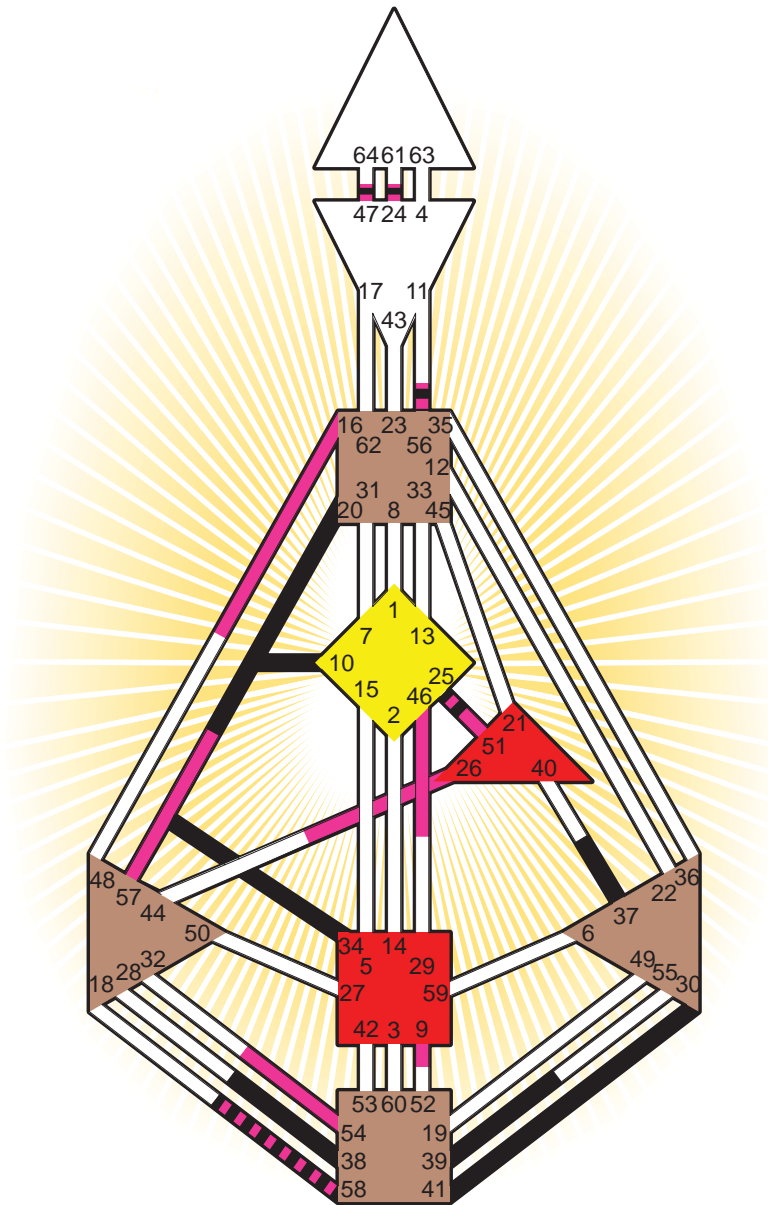

ZEN HUMAN DESIGN

INDIVIDUAL CHART

King Juan Carlos I

Personality

Rome, I
 5. January 1938
 13:15:00 MET
 12:15:00 GMT

Design

10. October 1937
 06:07:00 GMT

Rodden Rating **AA**

Definition Type

- No Definition
- Single Definition
- Split Definition
- Triple Split Definition
- Quadruple Split Definition

Mode

- To Wait
- To Do

Defined Centers

- Throat
- Head
- Ji
- Heart
- Sacral
- Root

Awareness

- Mental (Ajna)
- Intuitive (Spleen)
- Emotional (Solar Plexus)

	☉	⊕	☾	♋	♌	♍	♎	♏	♐	♑	♒	♓	
Personality	38.6	39.6	30.2	34.6	20.6	10.3	58.4	37.6	41.2	25.2	24.3	47.5	56.4
Design	57.2	51.2	26.4	9.2	16.2	46.6	47.2	58.4	54.4	25.3	24.6	47.3	56.4