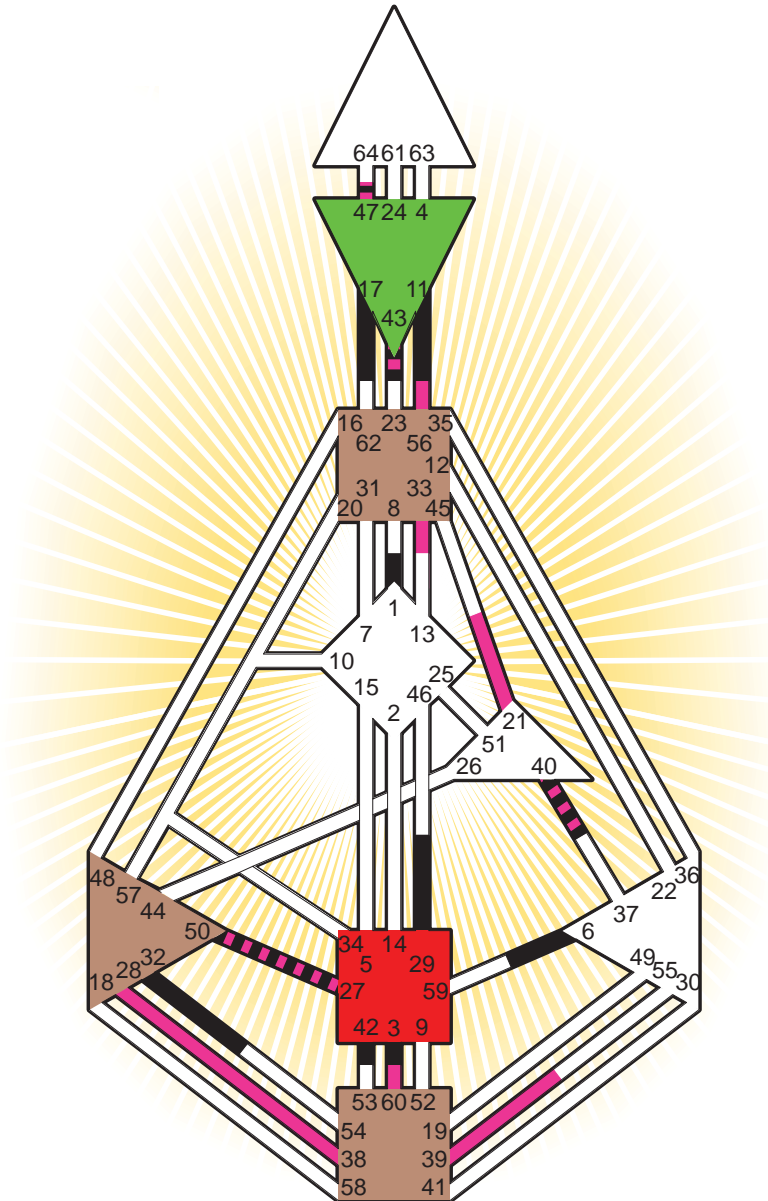

ZEN HUMAN DESIGN

INDIVIDUAL CHART

Amy Carter

Personality

Plains, GA
 19. October 1967
 00:26:00 EDT
 04:26:00 GMT

Design

20. July 1967
 12:17:40 GMT

Rodden Rating **A**

Definition Type

- No Definition
- Single Definition
- Split Definition
- Triple Split Definition
- Quadruple Split Definition

Mode

- To Wait
- To Do

Defined Centers

- Throat
- Head
- Ji
- Heart
- Sacral
- Root

Awareness

- Mental (Ajna)
- Intuitive (Spleen)
- Emotional (Solar Plexus)

	☉	⊕	☾	♋	♌	♍	♎	♏	♐	♑	♒	♓	
Personality	32.5	42.5	27.2	3.2	50.2	1.5	40.6	11.5	29.6	17.5	6.5	43.5	47.5
Design	56.1	60.1	38.5	27.2	28.2	39.3	40.3	50.5	33.4	21.4	47.5	43.3	47.2