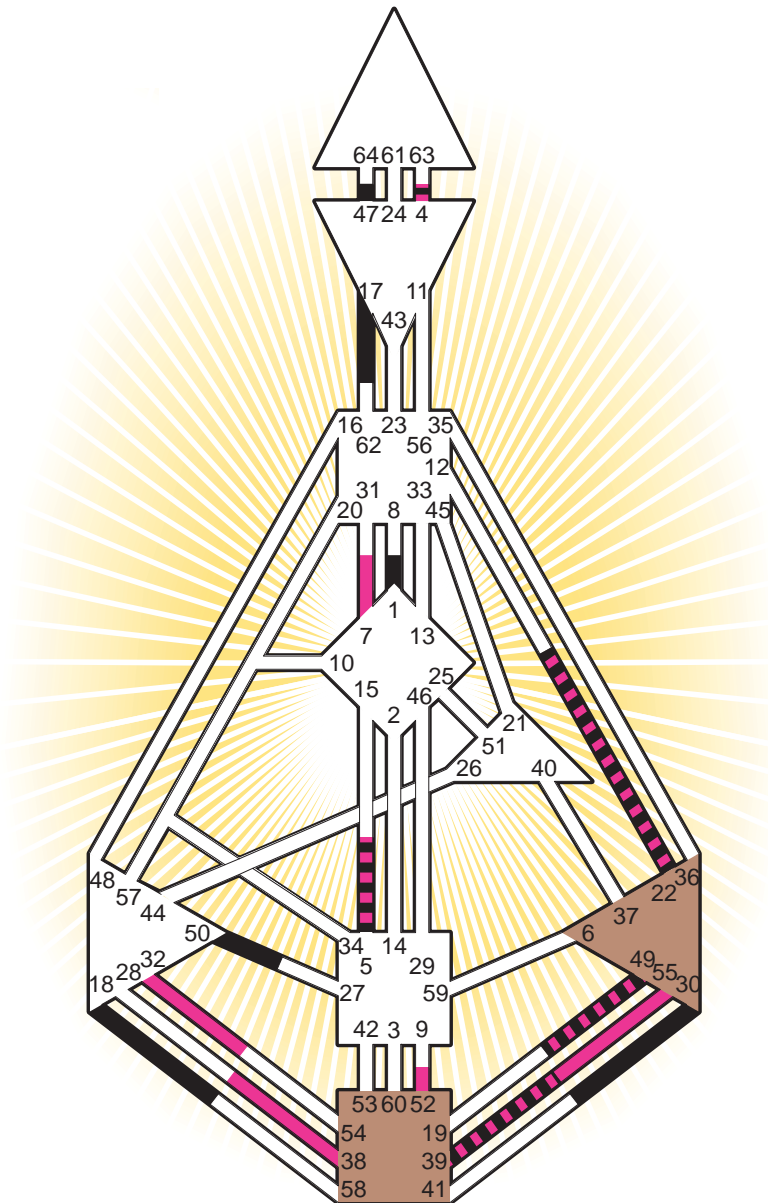

#### Definition Type

- No Definition
- Single Definition
- Split Definition
- Triple Split Definition
- Quadruple Split Definition

#### Mode

- To Wait
- To Do

#### Defined Centers

- Throat
- Head
- Ji
- Heart
- Sacral
- Root

#### Awareness

- Mental (Ajna)
- Intuitive (Spleen)
- Emotional (Solar Plexus)

	☉	⊕	☾	♈	♉	♊	♋	♌	♍	♎	♏	♐	♑
Personality	18.5	17.5	1.1	4.4	49.4	47.5	4.5	30.2	5.4	50.6	22.2	4.4	<u>39.5</u>
Design	<u>39.1</u>	<u>38.1</u>	<u>39.1</u>	4.6	49.6	52.3	52.6	<u>55.3</u>	5.1	32.6	22.5	7.6	<u>39.3</u>