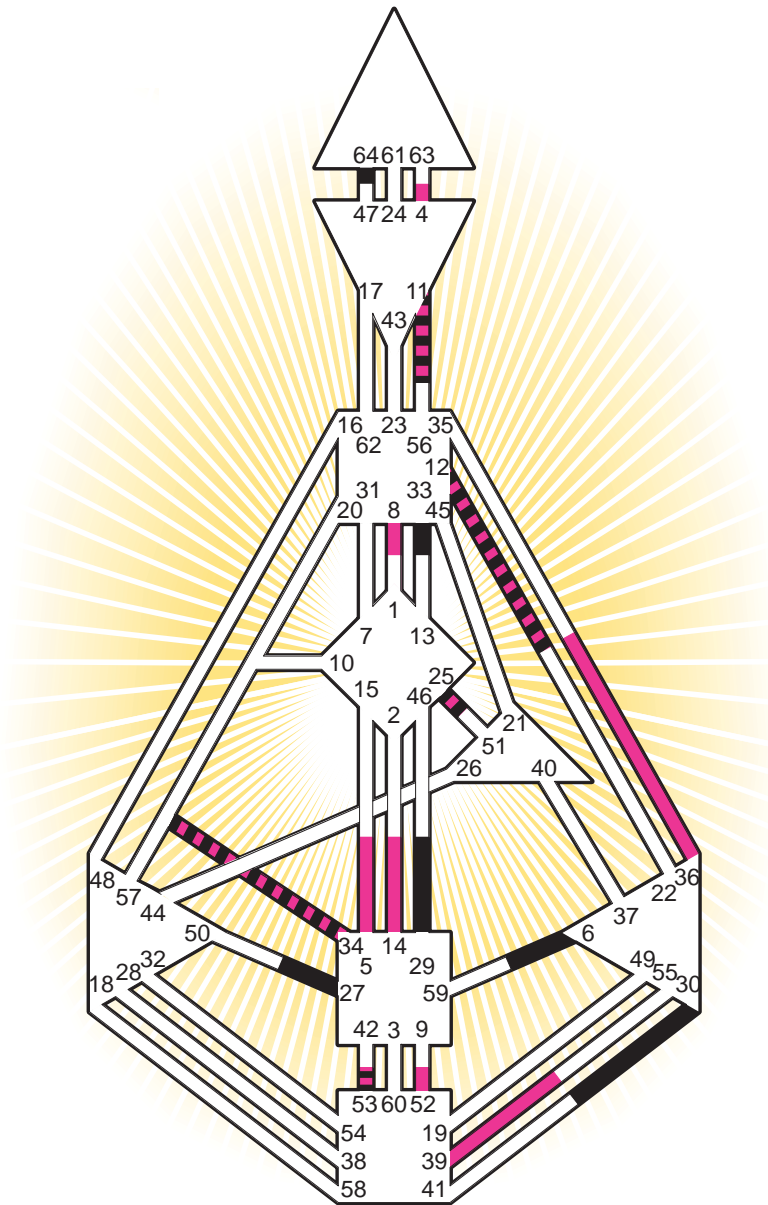

ZEN HUMAN DESIGN

INDIVIDUAL CHART

Rosalynn Carter

Personality

Plains, GA
18. August 1927
06:00:00 CST
12:00:00 GMT

Design

18. May 1927
11:46:23 GMT

Rodden Rating **A**

Definition Type

- ☒ No Definition
- ☐ Single Definition
- ☐ Split Definition
- ☐ Triple Split Definition
- ☐ Quadruple Split Definition

Mode

- ☒ To Wait
- ☐ To Do

Defined Centers

- ☐ Throat
- ☐ Head
- ☐ Ji
- ☐ Heart
- ☐ Sacral
- ☐ Root

Awareness

- ☐ Mental (Ajna)
- ☐ Intuitive (Spleen)
- ☐ Emotional (Solar Plexus)

	☉	⊕	☾	♋	♌	♍	♎	♏	♐	♑	♒	♓	
Personality	29.1	30.1	27.6	12.4	11.4	33.3	6.3	64.5	25.5	34.2	25.5	29.3	53.2
Design	8.3	14.3	5.5	12.6	11.6	8.1	52.4	53.4	36.5	34.6	25.5	4.6	39.6