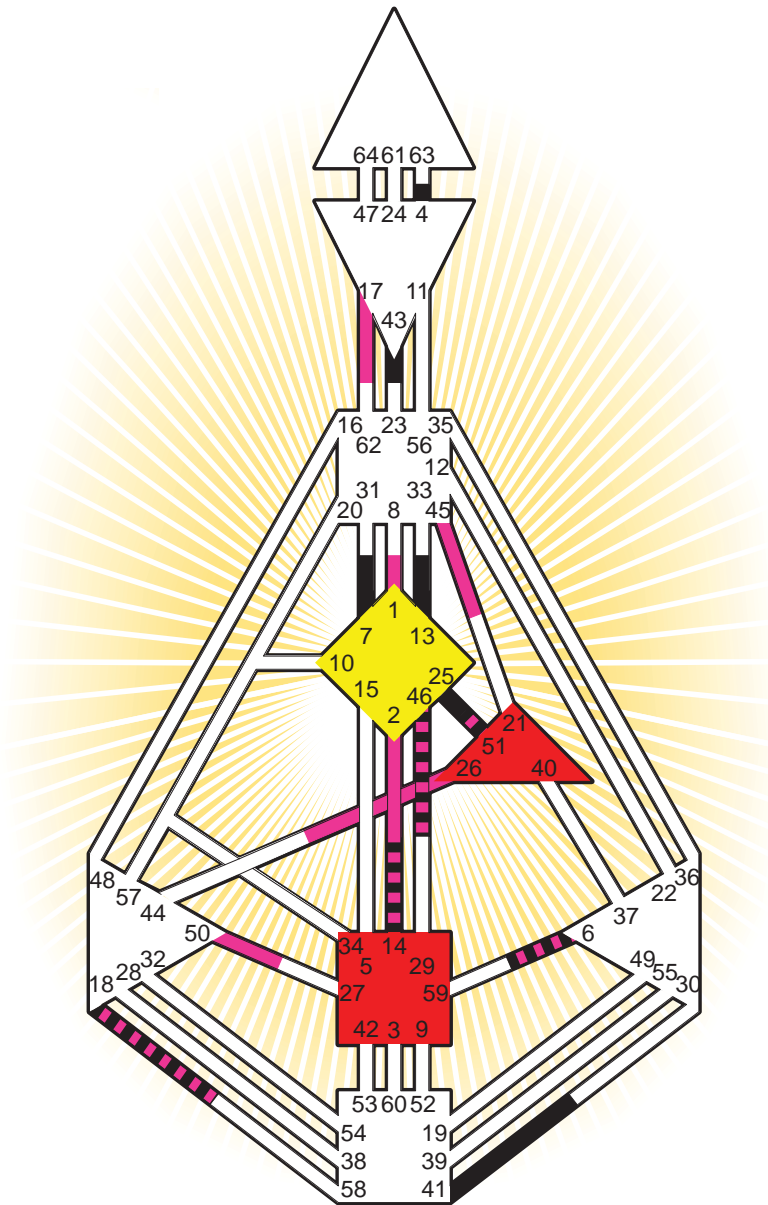

ZEN HUMAN DESIGN

INDIVIDUAL CHART

Eva Cassidy

Personality

Washington, DC
2. February 1969
22:00:00 EST
03:00:00 GMT

Design

8. November 1968
11:06:47 GMT

Rodden Rating **A**

Definition Type

- ☐ No Definition
- ☒ Single Definition
- ☐ Split Definition
- ☐ Triple Split Definition
- ☐ Quadruple Split Definition

Mode

- ☒ To Wait
- ☐ To Do

Defined Centers

- ☐ Throat
- ☐ Head
- ☒ Ji
- ☒ Heart
- ☐ Sacral
- ☐ Root

Awareness

- ☐ Mental (Ajna)
- ☐ Intuitive (Spleen)
- ☐ Emotional (Solar Plexus)

	☉	⊕	☾	♋	♌	♍	♎	♏	♐	♑	♒	♓	
Personality	13.1	7.1	4.3	<u>25.4</u>	46.4	41.2	<u>25.3</u>	43.1	18.3	<u>51.6</u>	46.6	<u>14.5</u>	6.3
Design	1.4	<u>2.4</u>	45.6	17.6	18.6	50.4	26.6	46.2	46.1	<u>51.6</u>	46.5	<u>14.2</u>	6.2