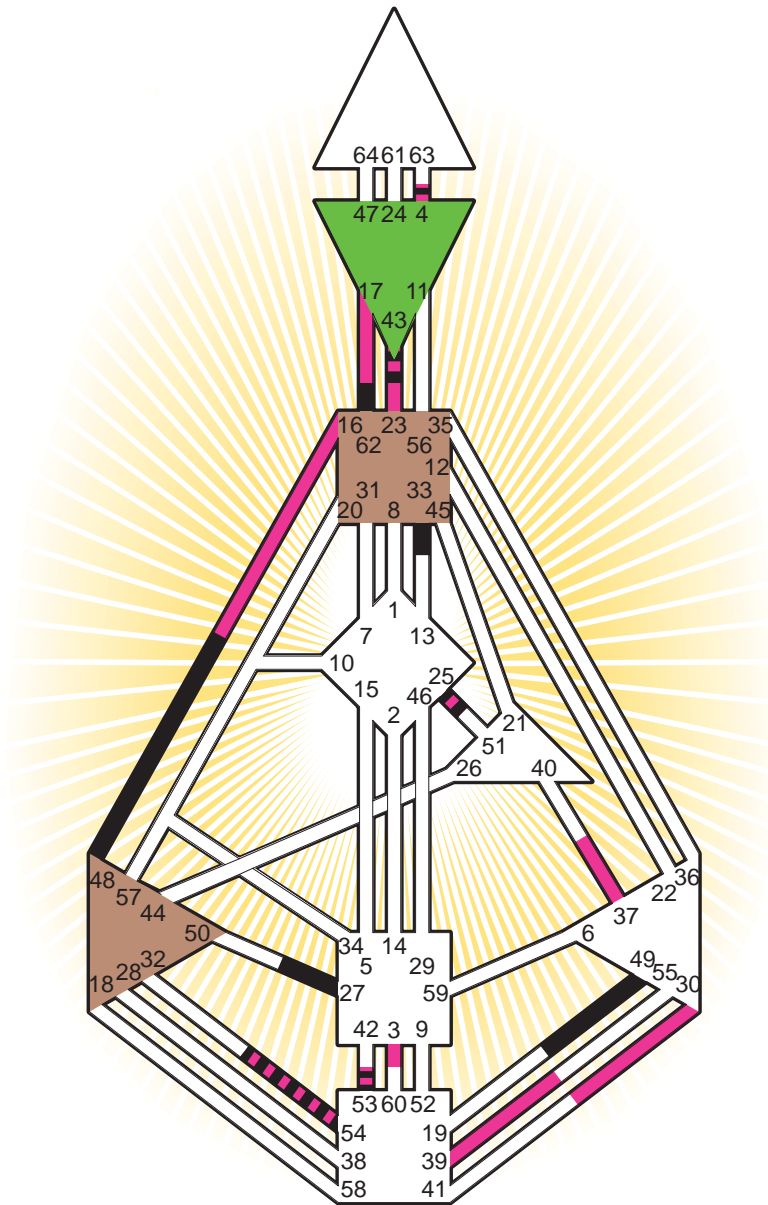

ZEN HUMAN DESIGN

INDIVIDUAL CHART

Fidel Castro

Personality

Biran, C
 13. August 1926
 02:00:00 EST
 07:00:00 GMT

Design

13. May 1926
 07:11:18 GMT

Rodden Rating **DD**

Definition Type

- No Definition
- Single Definition
- Split Definition
- Triple Split Definition
- Quadruple Split Definition

Mode

- To Wait
- To Do

Defined Centers

- Throat
- Head
- Ji
- Heart
- Sacral
- Root

Awareness

- Mental (Ajna)
- Intuitive (Spleen)
- Emotional (Solar Plexus)

	☉	⊕	☾	♋	♌	♍	♎	♏	♐	♑	♒	♓	
Personality	4.1	49.1	<u>48.2</u>	53.1	54.1	33.4	<u>62.4</u>	27.5	49.4	<u>43.1</u>	25.1	4.6	53.1
Design	<u>23.4</u>	<u>43.4</u>	<u>16.4</u>	53.3	54.3	3.4	<u>17.4</u>	37.2	30.1	<u>43.5</u>	25.1	4.4	39.4