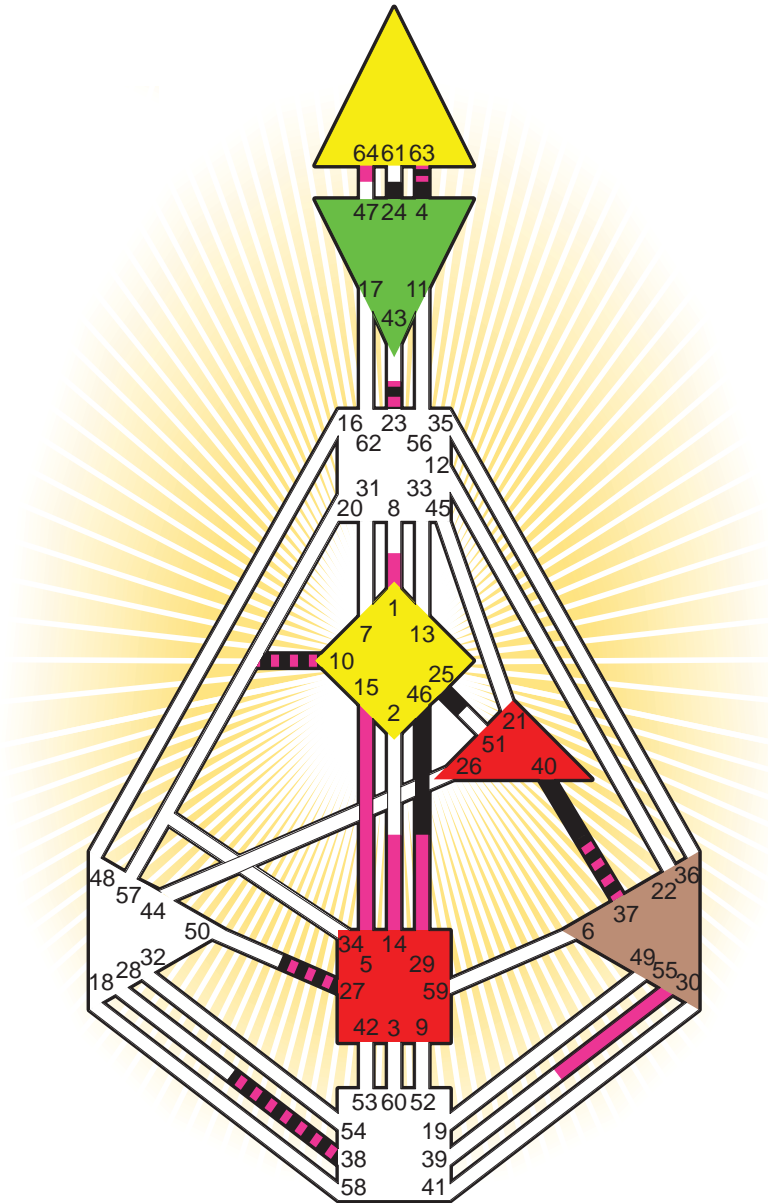

#### Definition Type

- No Definition
- Single Definition
- Split Definition
- Triple Split Definition
- Quadruple Split Definition

#### Mode

- To Wait
- To Do

#### Defined Centers

- Throat
- Ji
- Sacral
- Head
- Heart
- Root

#### Awareness

- Mental (Ajna)
- Intuitive (Spleen)
- Emotional (Solar Plexus)

	☉	⊕	☾	♋	♌	♍	♎	♏	♐	♑	♒	♓	
Personality	25.1	46.1	24.5	37.6	40.6	63.1	63.5	38.2	10.5	63.2	4.3	27.2	23.5
Design	10.3	15.3	37.1	63.3	64.3	38.1	14.4	1.2	5.6	55.4	29.1	27.1	23.5