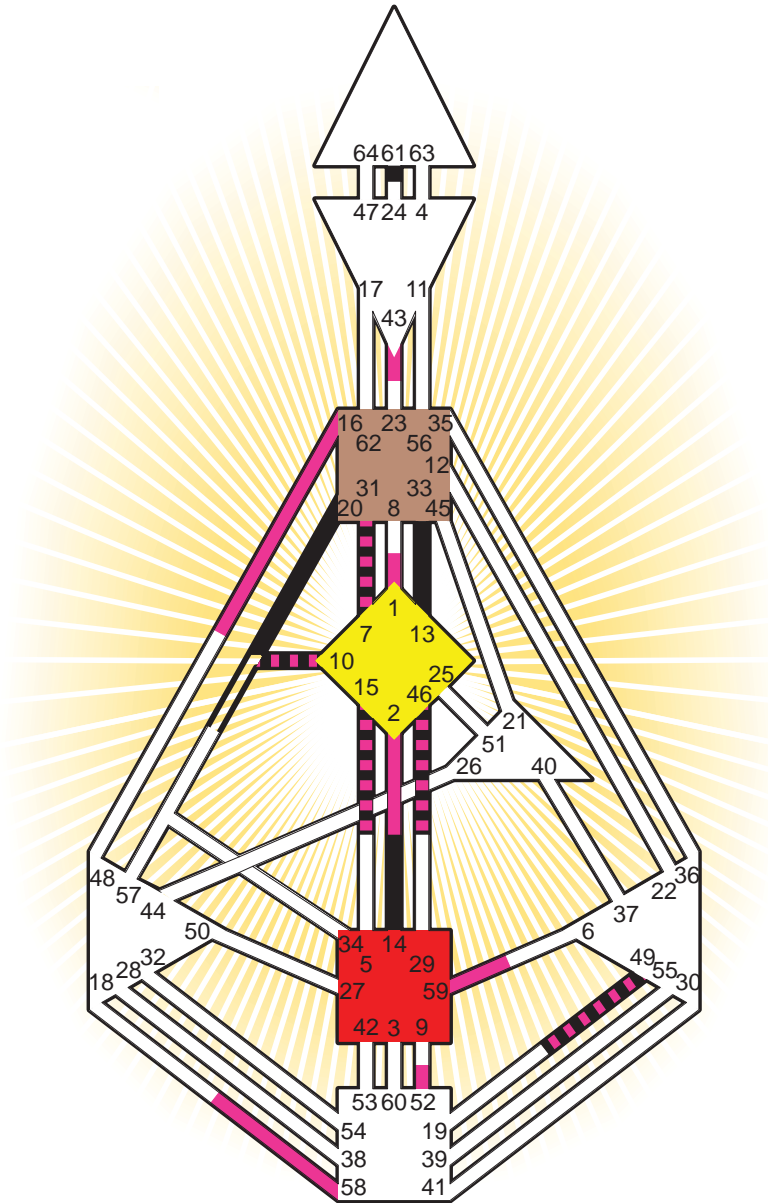

ZEN HUMAN DESIGN

INDIVIDUAL CHART

Nicolae Ceausescu

Personality

Scornicesti, R
5. February 1918
12:00:00 RLMT
10:16:00 GMT

Design

10. November 1917
18:54:42 GMT

Rodden Rating **AA**

Definition Type

- No Definition
- Single Definition
- Split Definition
- Triple Split Definition
- Quadruple Split Definition

Mode

- To Wait
- To Do

Defined Centers

- Throat
- Head
- Ji
- Heart
- Sacral
- Root

Awareness

- Mental (Ajna)
- Intuitive (Spleen)
- Emotional (Solar Plexus)

	☉	⊕	☾	♋	♌	♍	♎	♏	♐	♑	♒	♓	
Personality	<u>13.3</u>	<u>7.3</u>	<u>14.5</u>	<u>10.3</u>	15.3	61.3	49.5	46.6	20.2	<u>33.4</u>	49.5	<u>31.4</u>	15.6
Design	1.5	<u>2.5</u>	46.5	<u>10.5</u>	15.5	43.4	58.1	59.5	16.4	<u>7.2</u>	49.2	<u>31.6</u>	52.2