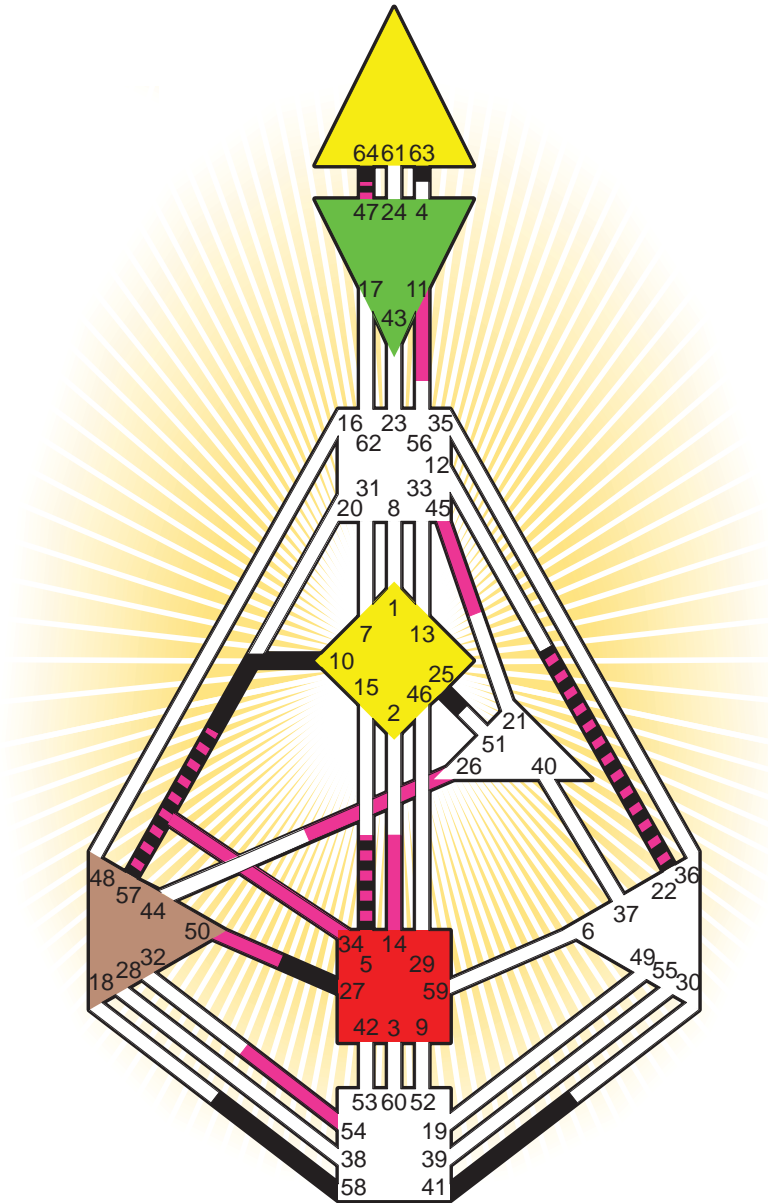

ZEN HUMAN DESIGN

INDIVIDUAL CHART

Sri Chaitanya

Personality

Nadia, IND
 27. February 1486
 22:00:00 LMT
 16:04:16 GMT

Design

2. December 1485
 17:59:54 GMT

Rodden Rating **DD**

Definition Type

- No Definition
- Single Definition
- Split Definition
- Triple Split Definition
- Quadruple Split Definition

Mode

- To Wait
- To Do

Defined Centers

- Throat
- Ji
- Sacral
- Head
- Heart
- Root

Awareness

- Mental (Ajna)
- Intuitive (Spleen)
- Emotional (Solar Plexus)

	☉	⊕	☾	♋	♌	♍	♎	♏	♐	♑	♒	♓	
Personality	22.2	47.2	10.1	63.2	64.2	25.1	27.1	41.4	58.5	5.1	10.5	5.6	57.4
Design	26.4	45.4	50.4	22.1	47.1	14.5	54.3	34.1	26.5	34.6	11.6	5.4	57.4