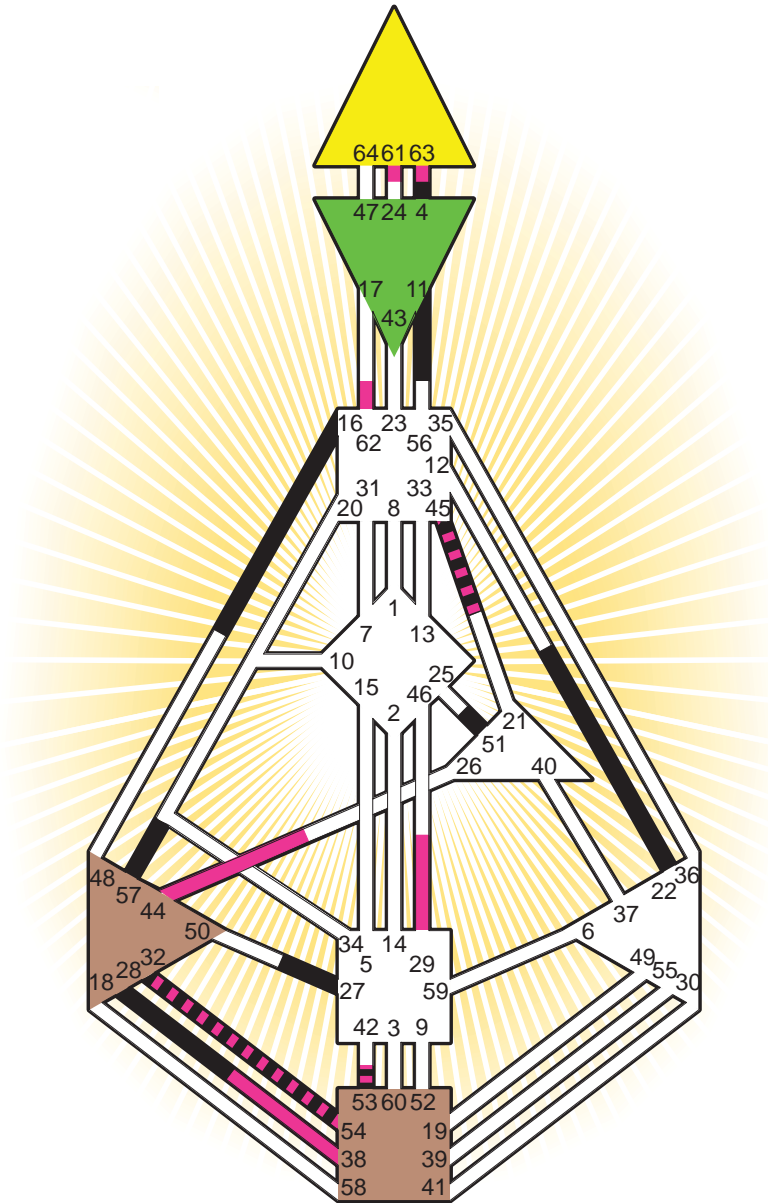

ZEN HUMAN DESIGN

INDIVIDUAL CHART

Jackie Chan

Personality

Hong Kong, TJ
 7. April 1954
 09:45:00 CCT/S
 00:45:00 GMT

Design

9. January 1954
 11:11:32 GMT

Rodden Rating **C**

Definition Type

- No Definition
- Single Definition
- Split Definition
- Triple Split Definition
- Quadruple Split Definition

Mode

- To Wait
- To Do

Defined Centers

- Throat ■ Head
- Ji ■ Heart
- Sacral ■ Root

Awareness

- Mental (Ajna)
- Intuitive (Spleen)
- Emotional (Solar Plexus)

	☉	⊕	☾	♋	♌	♍	♎	♏	♐	♑	♒	♓	
Personality	51.2	57.2	16.1	<u>54.5</u>	53.5	22.4	27.2	11.6	45.5	<u>28.6</u>	53.5	<u>32.5</u>	<u>4.5</u>
Design	<u>54.4</u>	<u>53.4</u>	<u>63.4</u>	<u>61.4</u>	<u>62.4</u>	<u>54.1</u>	<u>38.5</u>	44.5	45.2	44.1	62.1	<u>32.6</u>	<u>29.1</u>