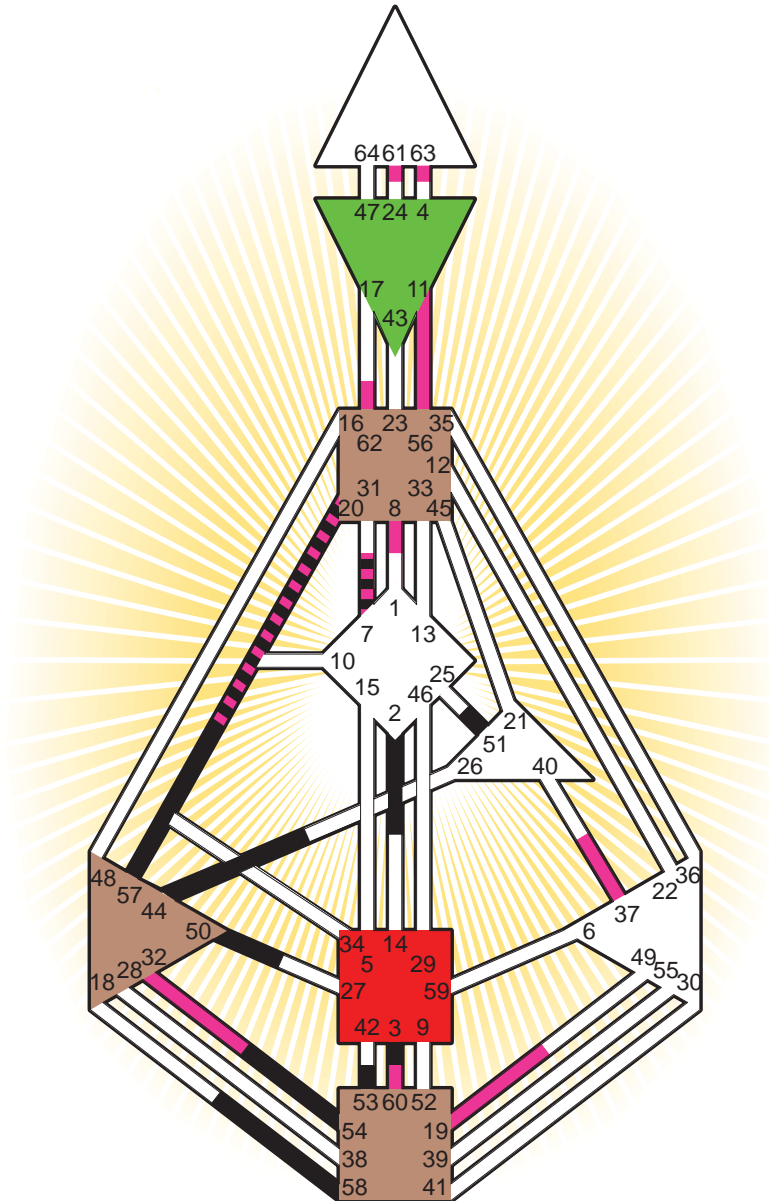

ZEN HUMAN DESIGN

INDIVIDUAL CHART

Charlie Chaplin

Personality

London, GBE
16. April 1889
20:00:00 GMT
20:00:00 GMT

Design

18. January 1889
20:02:19 GMT

Rodden Rating **B**

Definition Type

- ☐ No Definition
- ☒ Single Definition
- ☐ Split Definition
- ☐ Triple Split Definition
- ☐ Quadruple Split Definition

Mode

- ☐ To Wait
- ☒ To Do

Defined Centers

- ☒ Throat
- ☐ Head
- ☐ Ji
- ☐ Heart
- ☒ Sacral
- ☒ Root

Awareness

- ☒ Mental (Ajna)
- ☒ Intuitive (Spleen)
- ☐ Emotional (Solar Plexus)

	☉	⊕	☾	♈	♉	♊	♋	♌	♍	♎	♏	♐	♑
Personality	<u>3.1</u>	<u>50.1</u>	<u>44.2</u>	<u>53.1</u>	<u>54.1</u>	<u>51.3</u>	<u>2.6</u>	<u>2.1</u>	<u>58.5</u>	<u>7.1</u>	<u>57.5</u>	<u>20.1</u>	<u>20.5</u>
Design	<u>60.3</u>	<u>56.3</u>	<u>7.5</u>	<u>62.1</u>	<u>61.1</u>	<u>19.6</u>	<u>63.3</u>	<u>37.2</u>	<u>11.5</u>	<u>7.6</u>	<u>32.2</u>	<u>8.6</u>	<u>20.5</u>