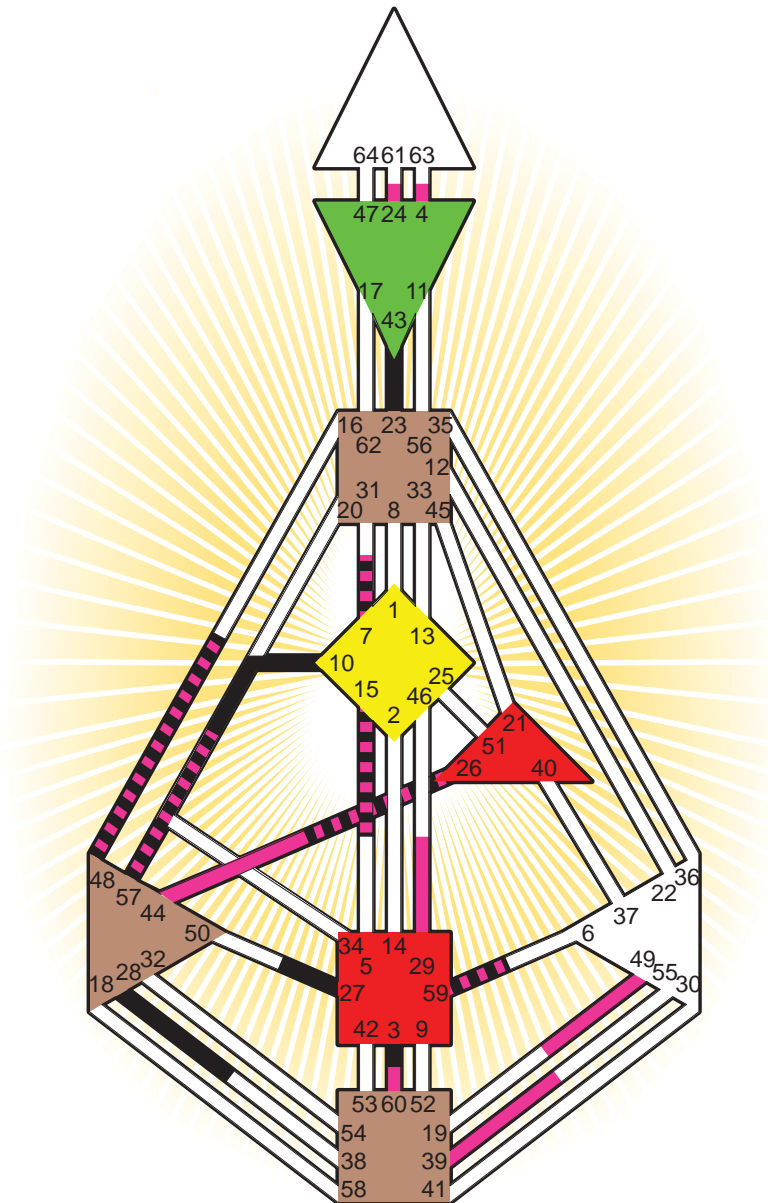

ZEN HUMAN DESIGN

INDIVIDUAL CHART

Prince Charles

Personality

London, GBE
 14. November 1948
 21:14:00 GMT
 21:14:00 GMT

Design

17. August 1948
 10:58:38 GMT

Rodden Rating **A**

Definition Type

- No Definition
- Single Definition
- Split Definition
- Triple Split Definition
- Quadruple Split Definition

Mode

- To Wait
- To Do

Defined Centers

- Throat
- Head
- Ji
- Heart
- Sacral
- Root

Awareness

- Mental (Ajna)
- Intuitive (Spleen)
- Emotional (Solar Plexus)

	☉	⊕	☾	♈	♉	♊	♋	♌	♍	♎	♏	♐	♑
Personality	<u>43.4</u>	<u>23.4</u>	<u>3.5</u>	<u>27.4</u>	<u>28.4</u>	<u>28.6</u>	<u>57.2</u>	<u>26.5</u>	<u>10.2</u>	<u>59.6</u>	<u>15.2</u>	<u>48.5</u>	<u>7.4</u>
Design	<u>4.6</u>	<u>49.6</u>	<u>60.4</u>	<u>24.1</u>	<u>44.1</u>	<u>59.1</u>	<u>39.1</u>	<u>57.5</u>	<u>26.3</u>	<u>29.2</u>	<u>15.2</u>	<u>48.2</u>	<u>7.2</u>