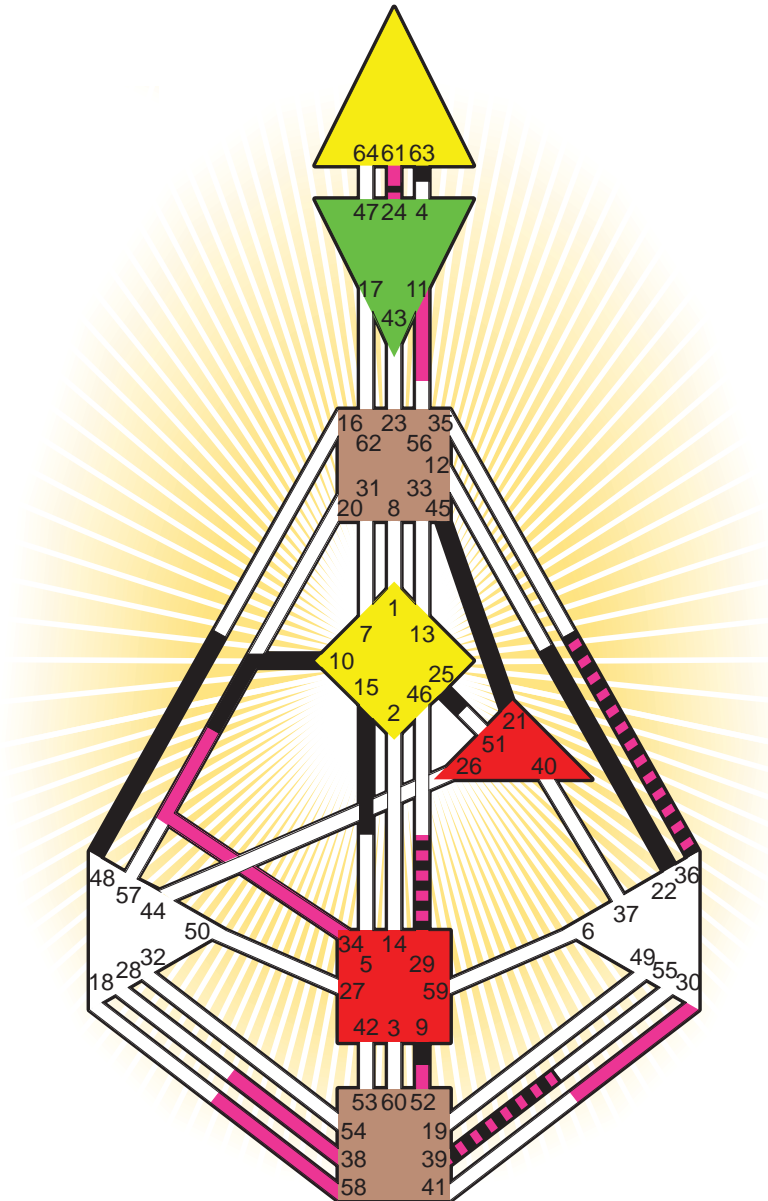

ZEN HUMAN DESIGN

INDIVIDUAL CHART

César Chávez

Personality

Yuma, AZ
 31. March 1927
 15:00:00 PST
 23:00:00 GMT

Design

3. January 1927
 14:33:26 GMT

Rodden Rating **AA**

Definition Type

- No Definition
- Single Definition
- Split Definition
- Triple Split Definition
- Quadruple Split Definition

Mode

- To Wait
- To Do

Defined Centers

- Throat
- Head
- Ji
- Heart
- Sacral
- Root

Awareness

- Mental (Ajna)
- Intuitive (Spleen)
- Emotional (Solar Plexus)

	☉	⊕	☾	♋	♌	♍	♎	♏	♐	♑	♒	♓	
Personality	<u>21.1</u>	<u>48.1</u>	<u>36.1</u>	<u>15.4</u>	<u>10.4</u>	<u>63.4</u>	<u>24.4</u>	<u>45.4</u>	<u>22.1</u>	<u>9.2</u>	<u>25.2</u>	<u>29.1</u>	<u>39.5</u>
Design	<u>38.3</u>	<u>39.3</u>	<u>58.6</u>	<u>52.4</u>	<u>58.4</u>	<u>11.6</u>	<u>61.2</u>	<u>24.2</u>	<u>30.3</u>	<u>34.4</u>	<u>36.4</u>	<u>29.3</u>	<u>39.6</u>